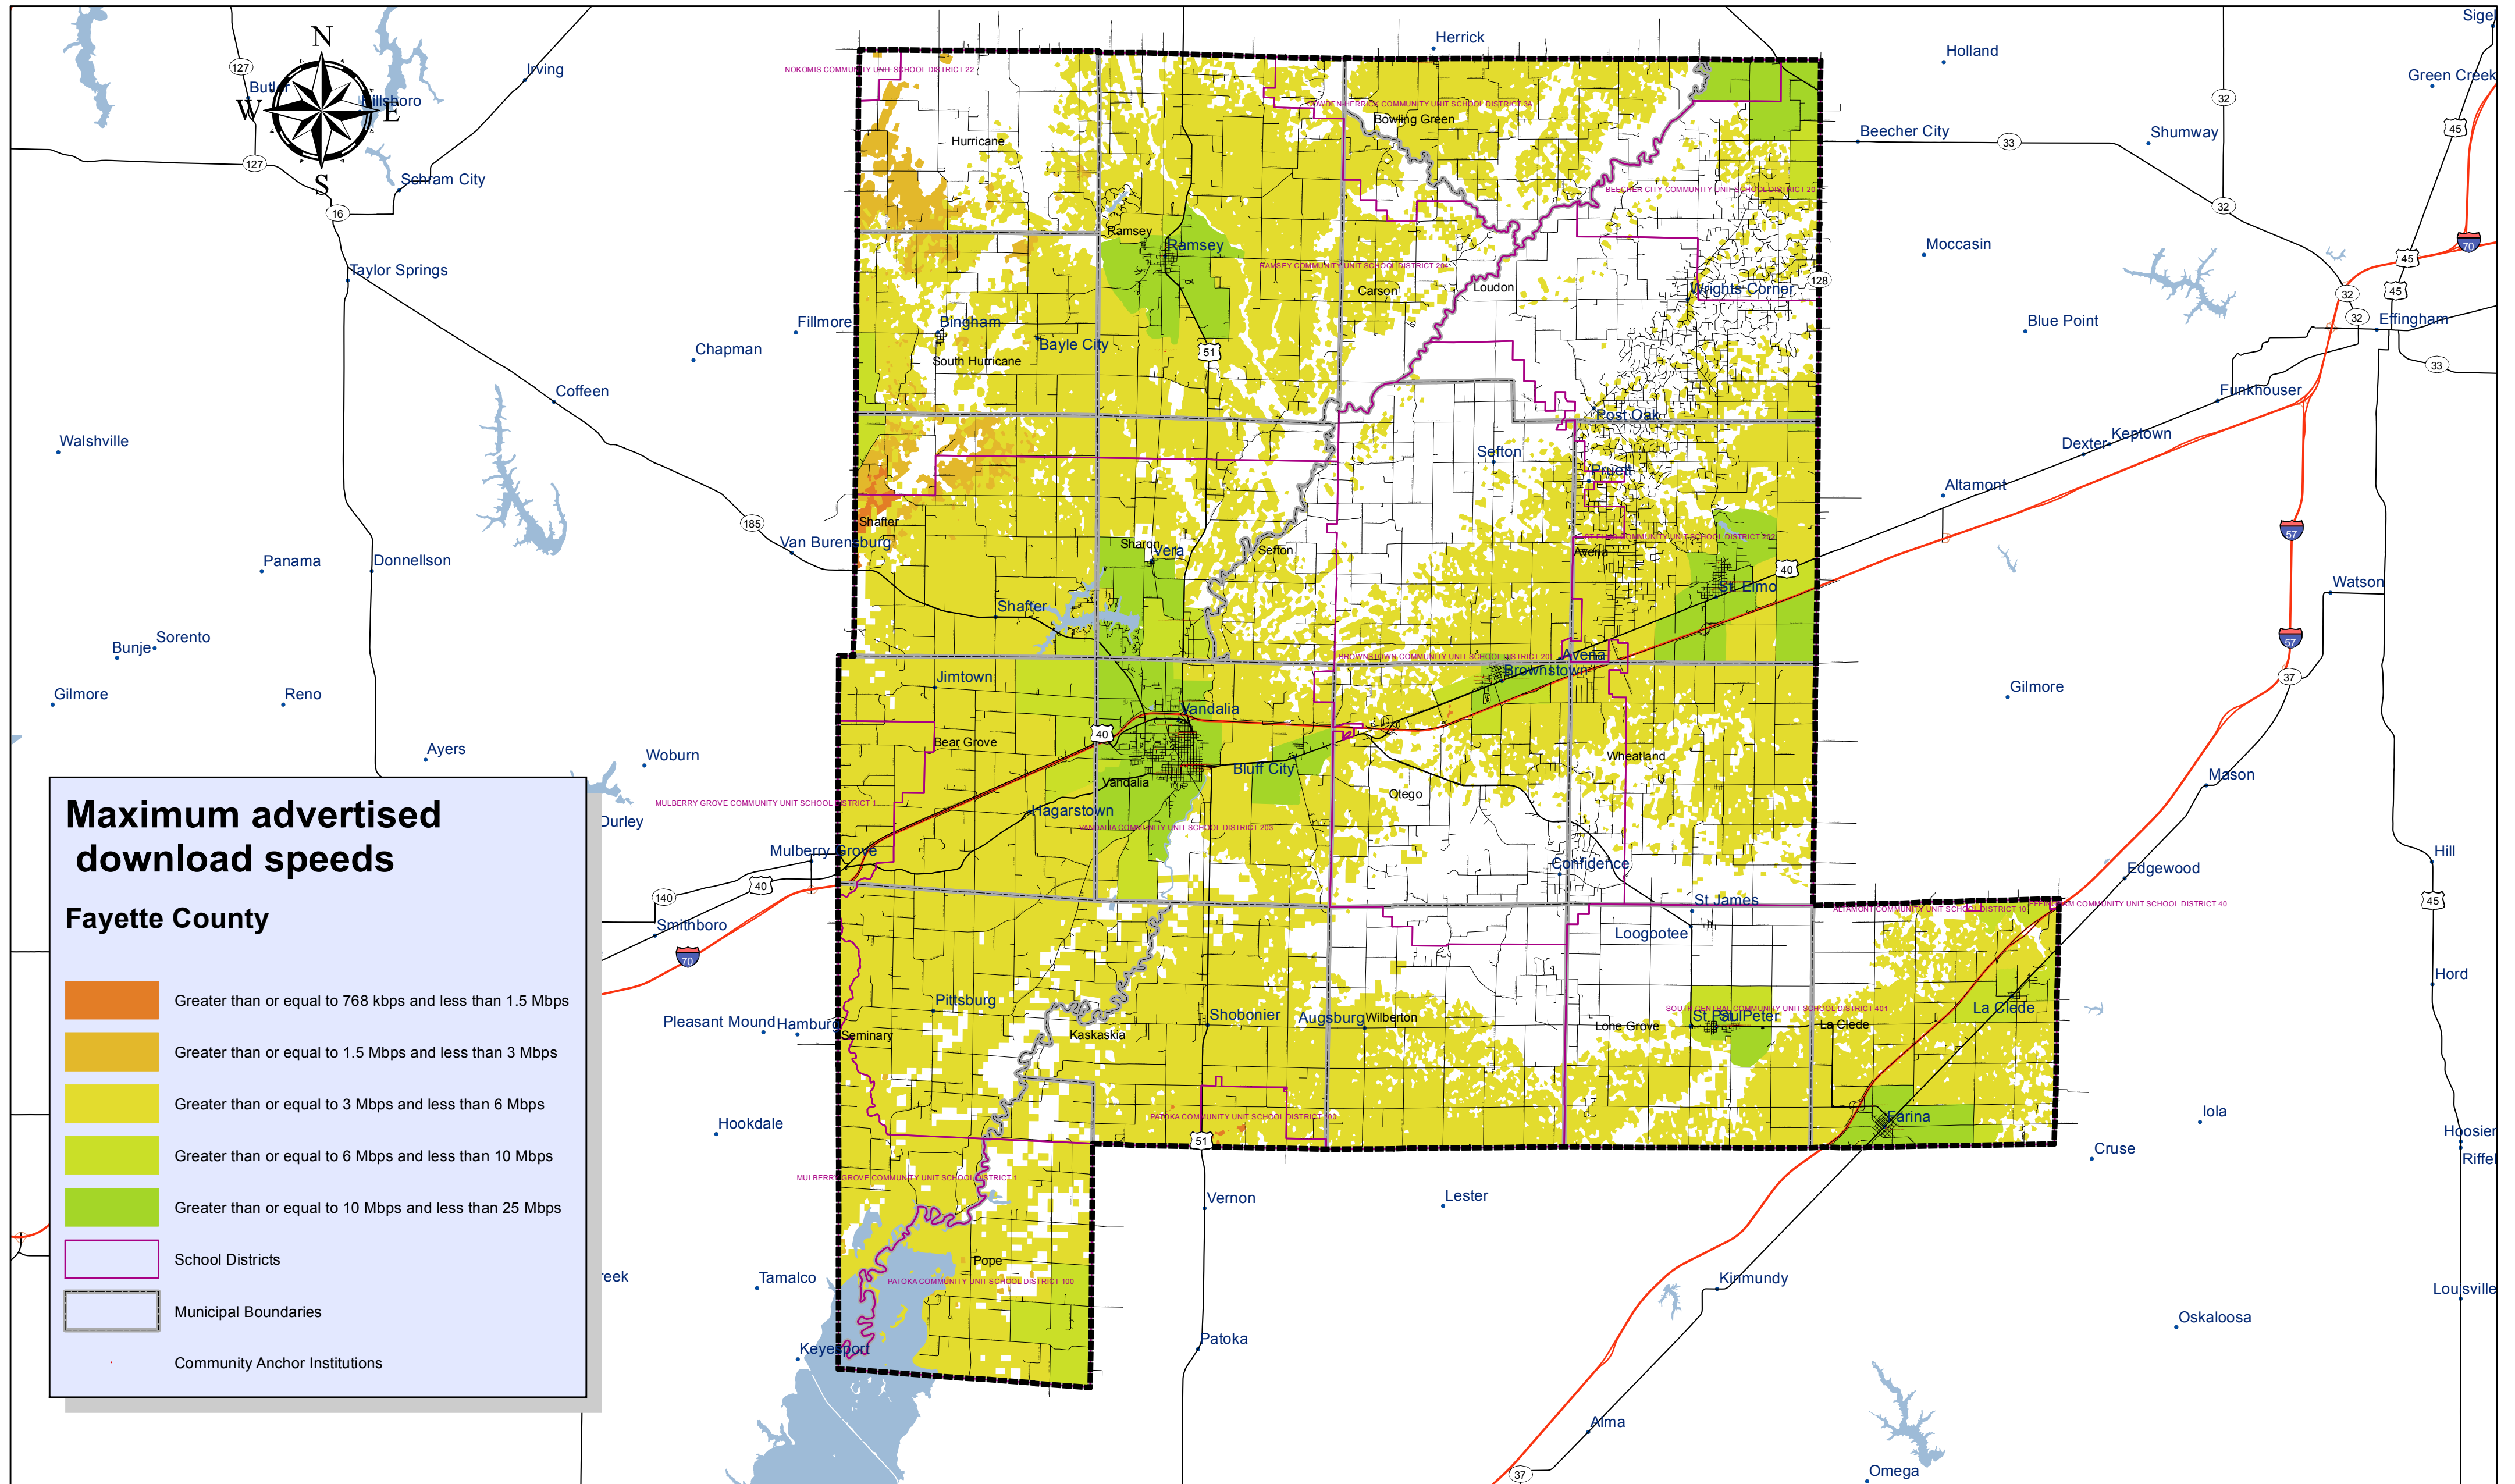

Fayette County

Maximum advertised download speeds

Fayette County

- Greater than or equal to 768 kbps and less than 1.5 Mbps
- Greater than or equal to 1.5 Mbps and less than 3 Mbps
- Greater than or equal to 3 Mbps and less than 6 Mbps
- Greater than or equal to 6 Mbps and less than 10 Mbps
- Greater than or equal to 10 Mbps and less than 25 Mbps
- School Districts
- Municipal Boundaries
- Community Anchor Institutions