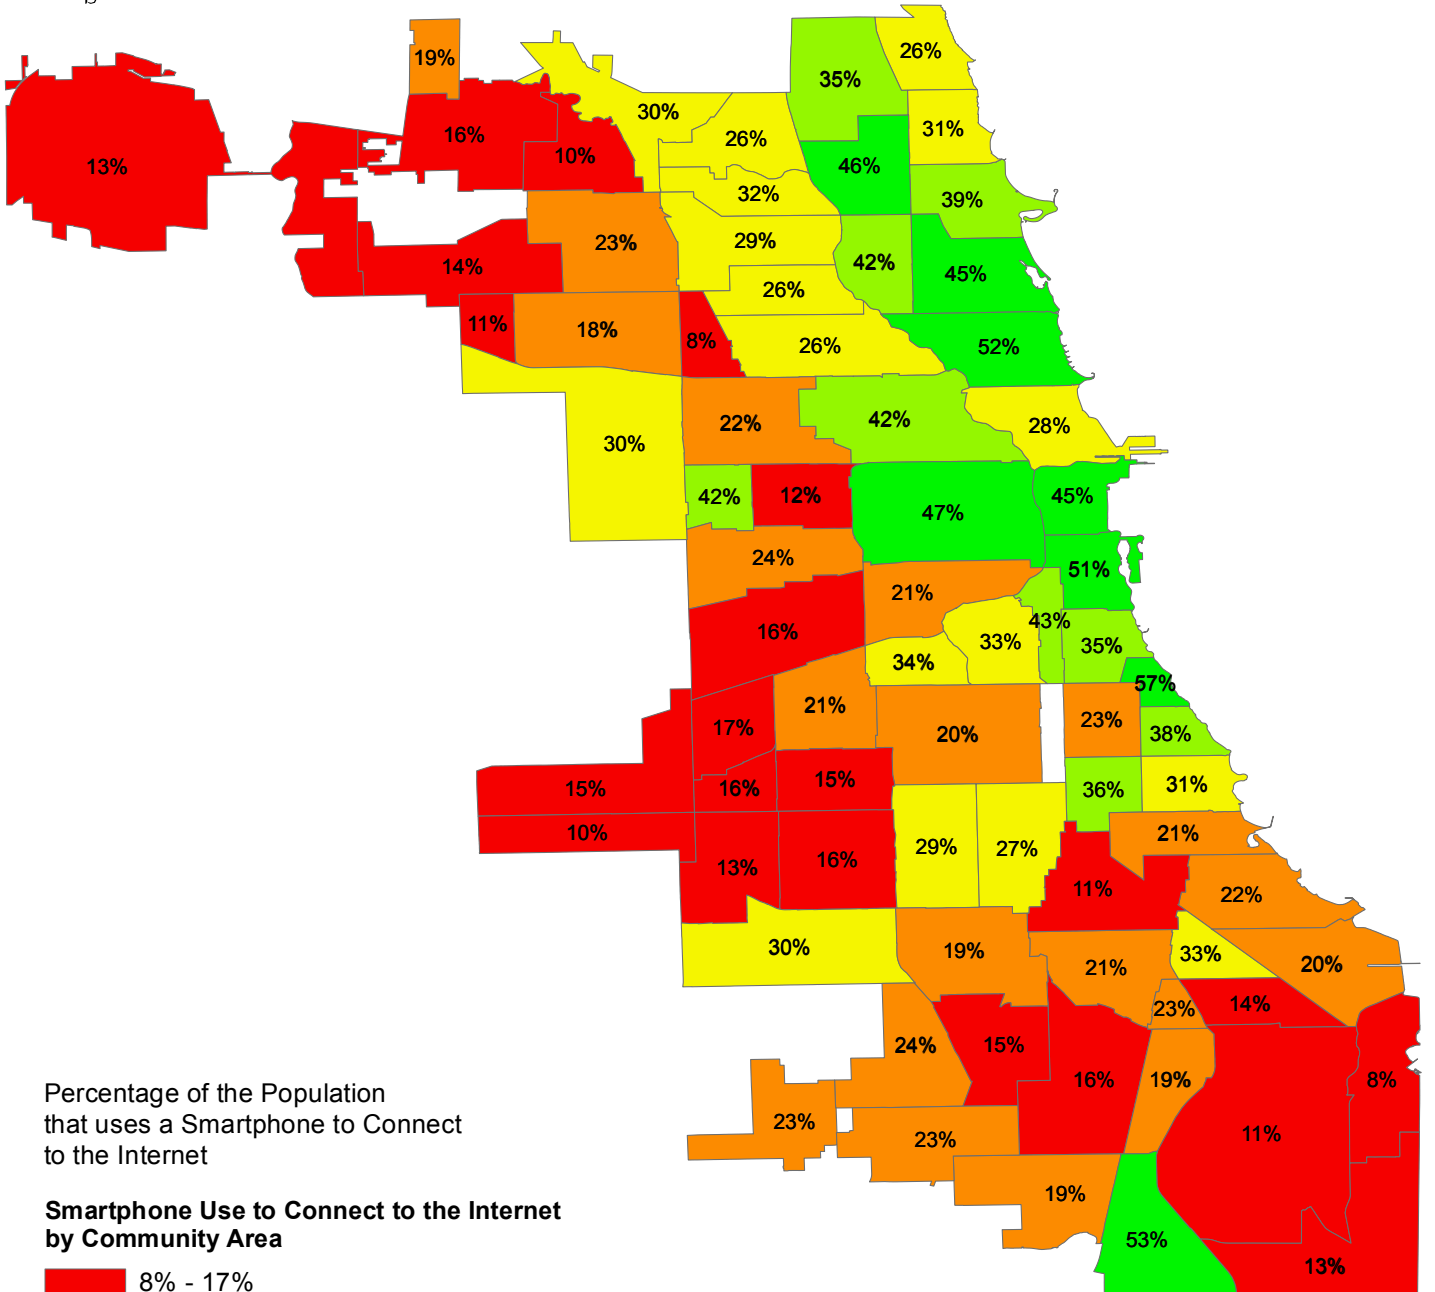

Smartphone Use to Connect to Internet by Community Area

2011 Chicago Survey

Partnership for a Connected Illinois - May 15, 2012