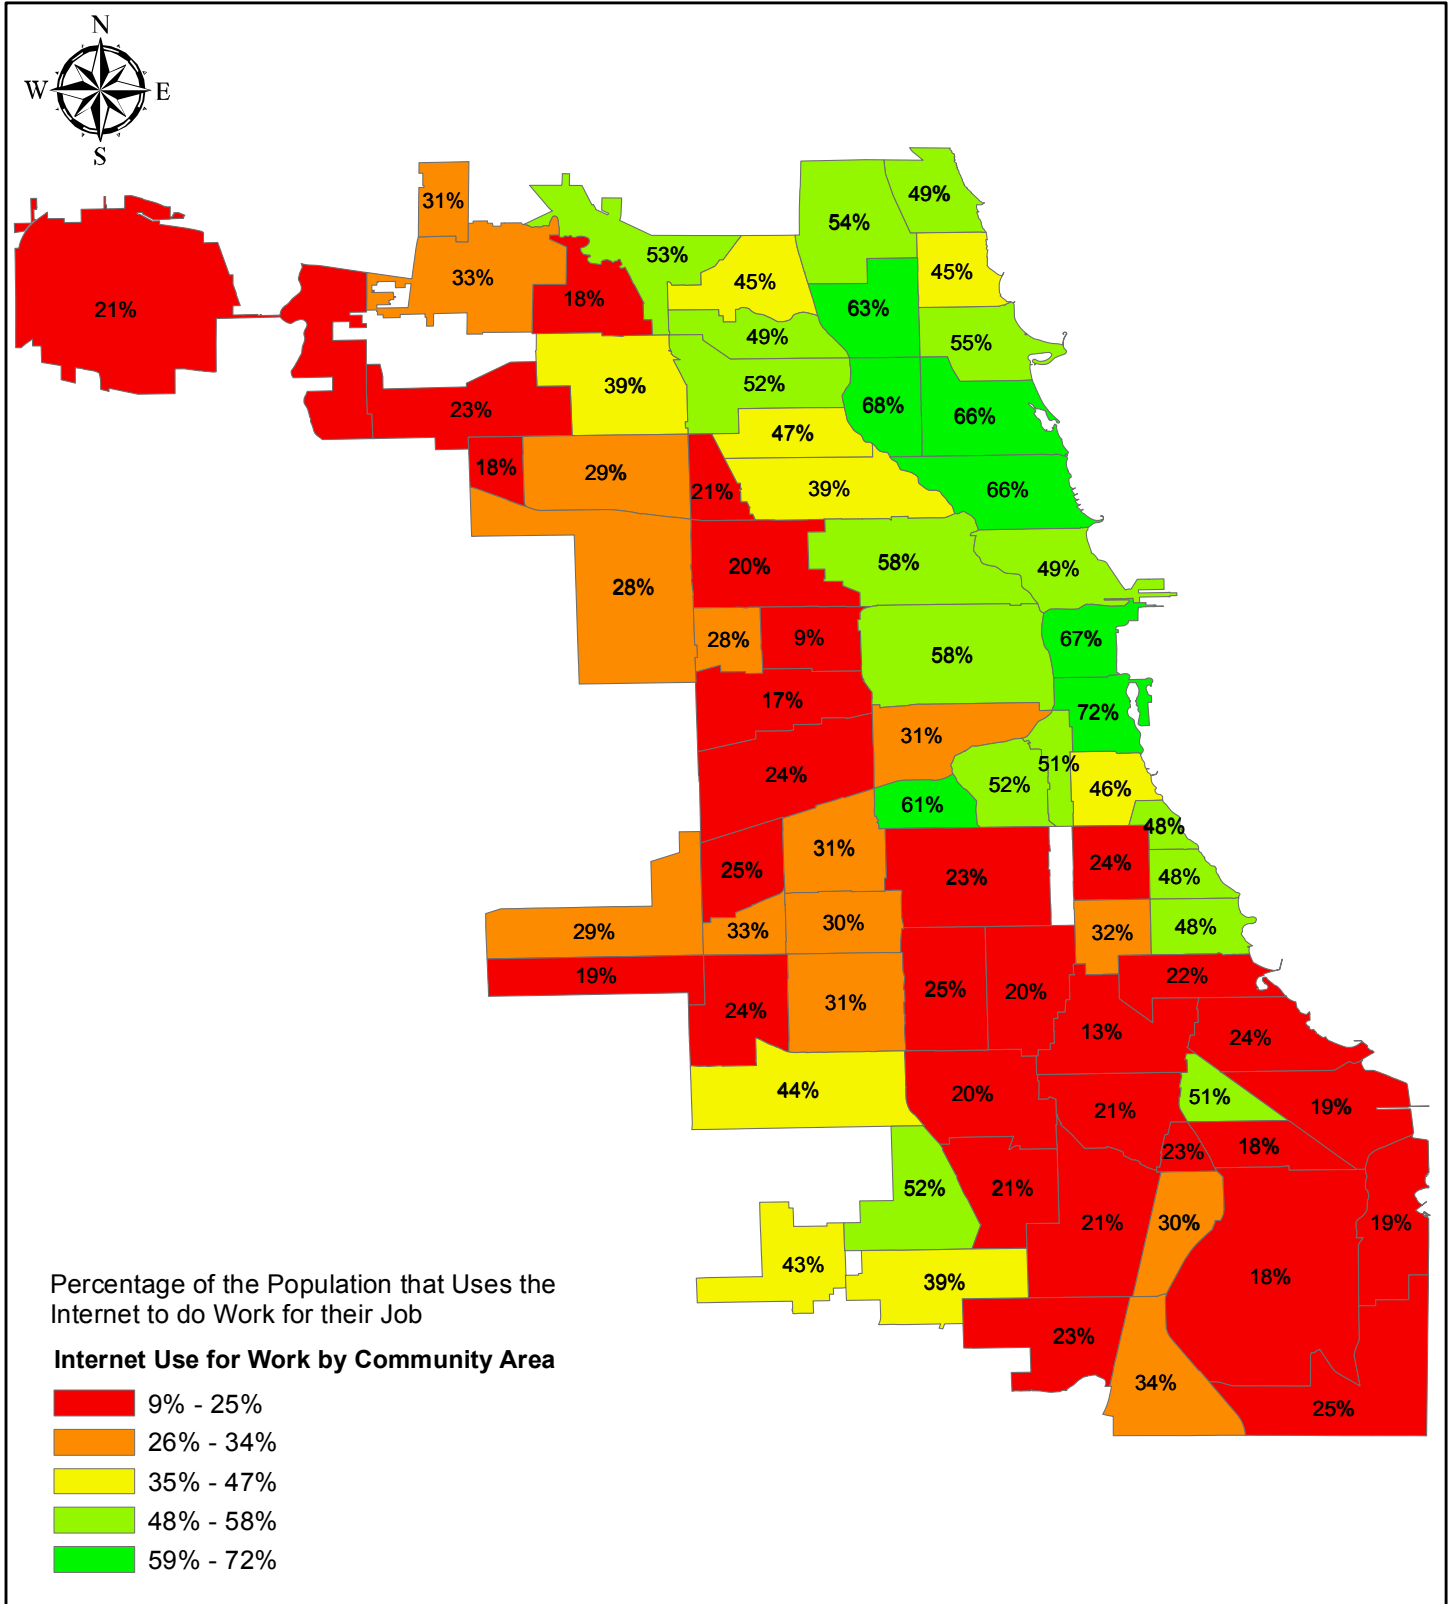

Internet Use for Work by Community Area

2011 Chicago Survey

Partnership for a Connected Illinois - May 15, 2012