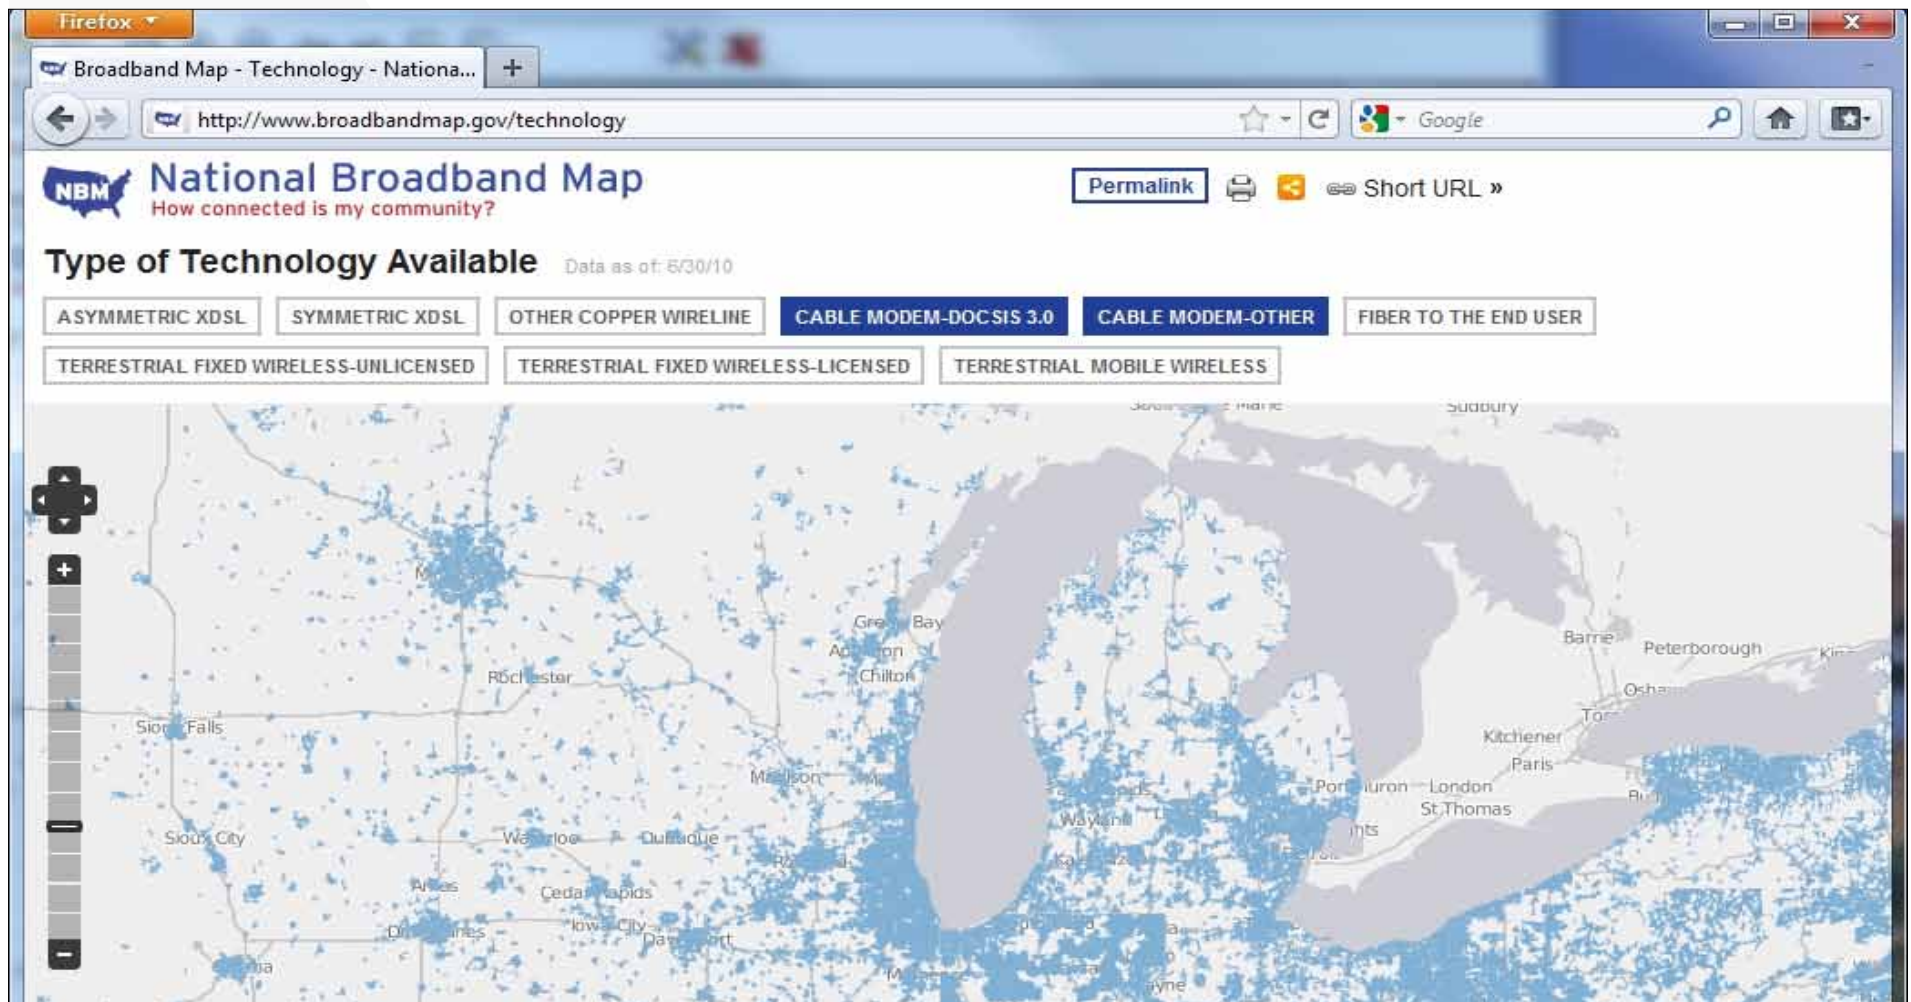

Engage »

National Broadband Map

This is an overview of broadband providers coverage by technology type (cable modem).

National Broadband Map

This map view shows a specific carrier coverage area.

National Broadband Map