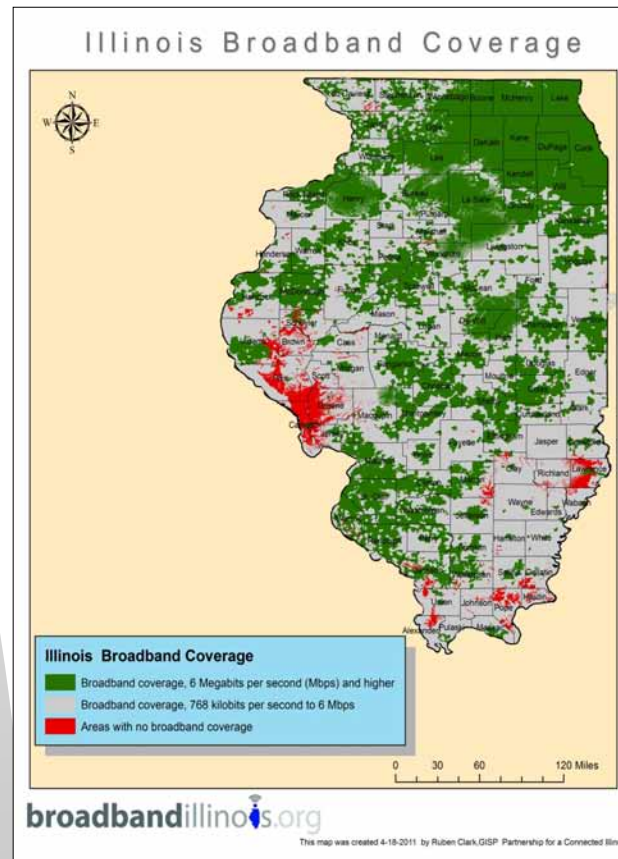

Speed Tiers

- We can also identify Coverage areas by specific speed tiers.
- This gives us a better understanding of areas with slower speeds to no broadband coverage.