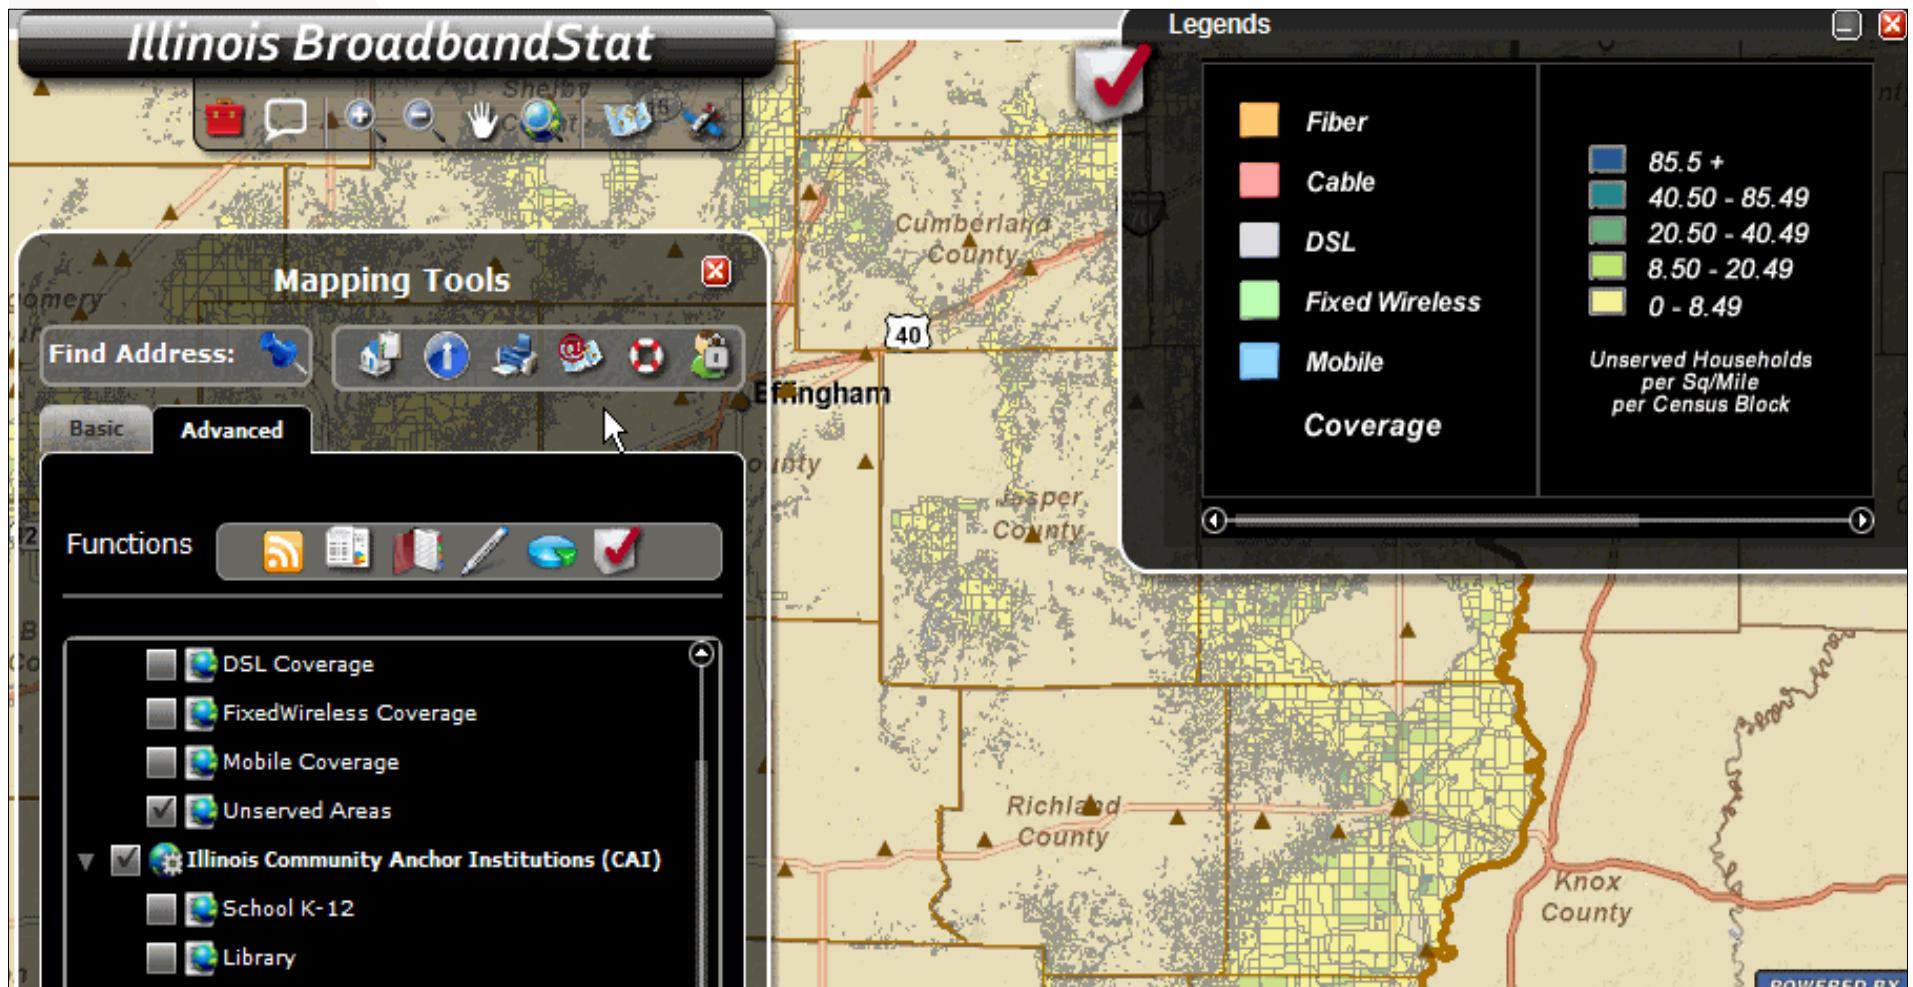

BroadbandStat

BroadbandStat is a new interactive mapping platform that provides a multi-functional, user-friendly way for local leaders, policymakers, consumers, and technology providers to devise a plan for the expansion and adoption of broadband.

BroadbandStat

- Mapping Functions
- IDENTIFY broadband service options.
- VISUALIZE broadband coverage areas.
- SHOW types and speeds of existing coverage.
- ANALYZE barriers to broadband adoption.
- EVALUATE the impact of proposed broadband projects.
- TRACK broadband growth.

BroadbandStat – Coverage

BroadbandStat – Mapping Functions

BroadbandStat – Mapping Functions

- IDENTIFY broadband service options.
- VISUALIZE broadband coverage areas.
- SHOW types and speeds of existing coverage.
- ANALYZE barriers to broadband adoption.
- EVALUATE the impact of proposed broadband projects.
- TRACK broadband growth.
- Assessing CAIs in relation to underserved areas relative to broadband.
- Example: Southeast Illinois and Public Safety