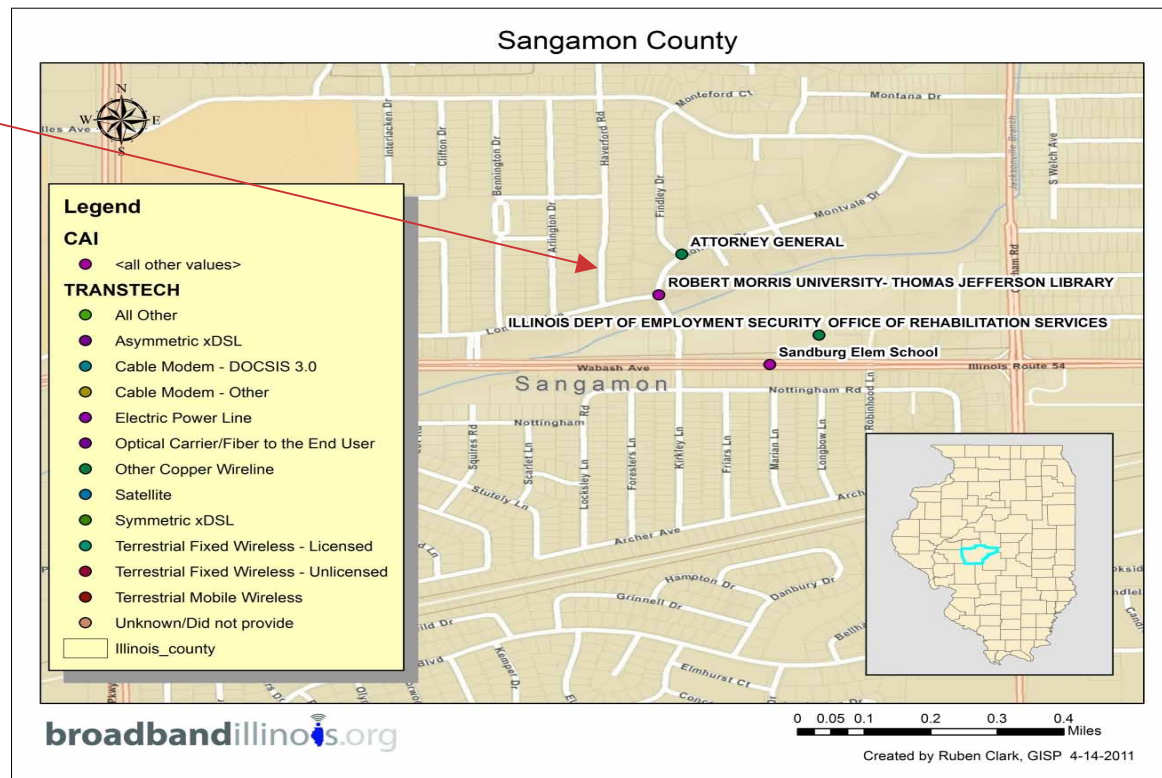

CAI (Community Anchor Institutions)

CAIs consist of schools, libraries, medical and healthcare providers, public safety entities, community colleges and other institutions of higher education, and other community support organizations and entities.

Field	Value
OBJECTID	4575
SHAPE	Point
ANCHOR NAME	Sandburg Elem School
ADDRESS	2051 Wabash Ave
Building Number	N/A
PREDIR	
STREET NAME	2051 Wabash Ave
STREET TYPE	
End_User_Suffix_Direction	
CITY	Springfield
STATE CODE	Illinois
End_User_Zipcode	62704
End_User_Zip_Plus4	
LATTITUDE	39.764105
LONGITUDE	-89.692089
Category	School - K through 12
Broadband Service	U
PublicWifi	Unknown
LURL	
Technology_of_Transmission	
Advertised_Downstream_Service_Speed	ZZ
Advertised_Upstream_Service_Speed	ZZ
FULL_CENSUS_BLOCK_ID	171670020002022
CAIID