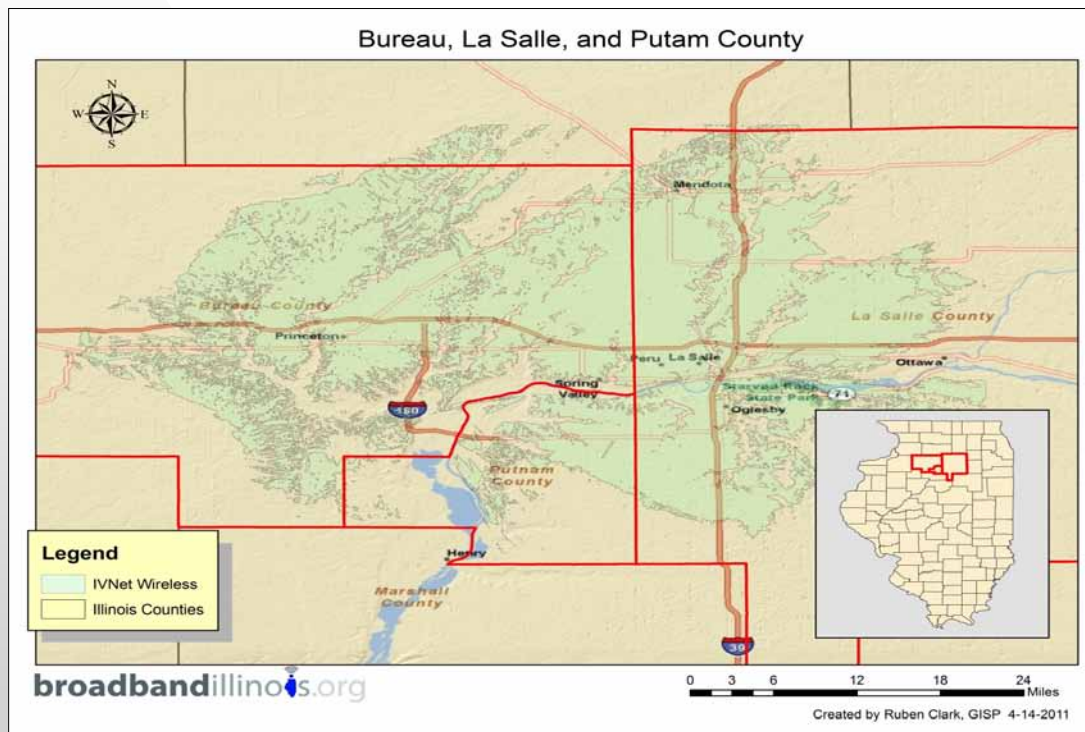

This map demonstrates IVNET Wireless footprint over county boundaries.

IVNet Wireless
IVNet, LLP

Location: -89.212268 41.392081 Decimal Degrees

Field	Value
FID	0
Shape	Polygon
ID	94
OBJECTID	0
PROVNAME	IVNet, LLP
DBANAME	IVNet, LLP
FRN	9999
TRANSTECH	70
SPECTRUM	6
MAXADDOWN	10
MAXADUP	10
TYPICDOWN	
TYPICUP	
STATEABBR	IL
SHAPE_Leng	0
SHAPE_Area	0