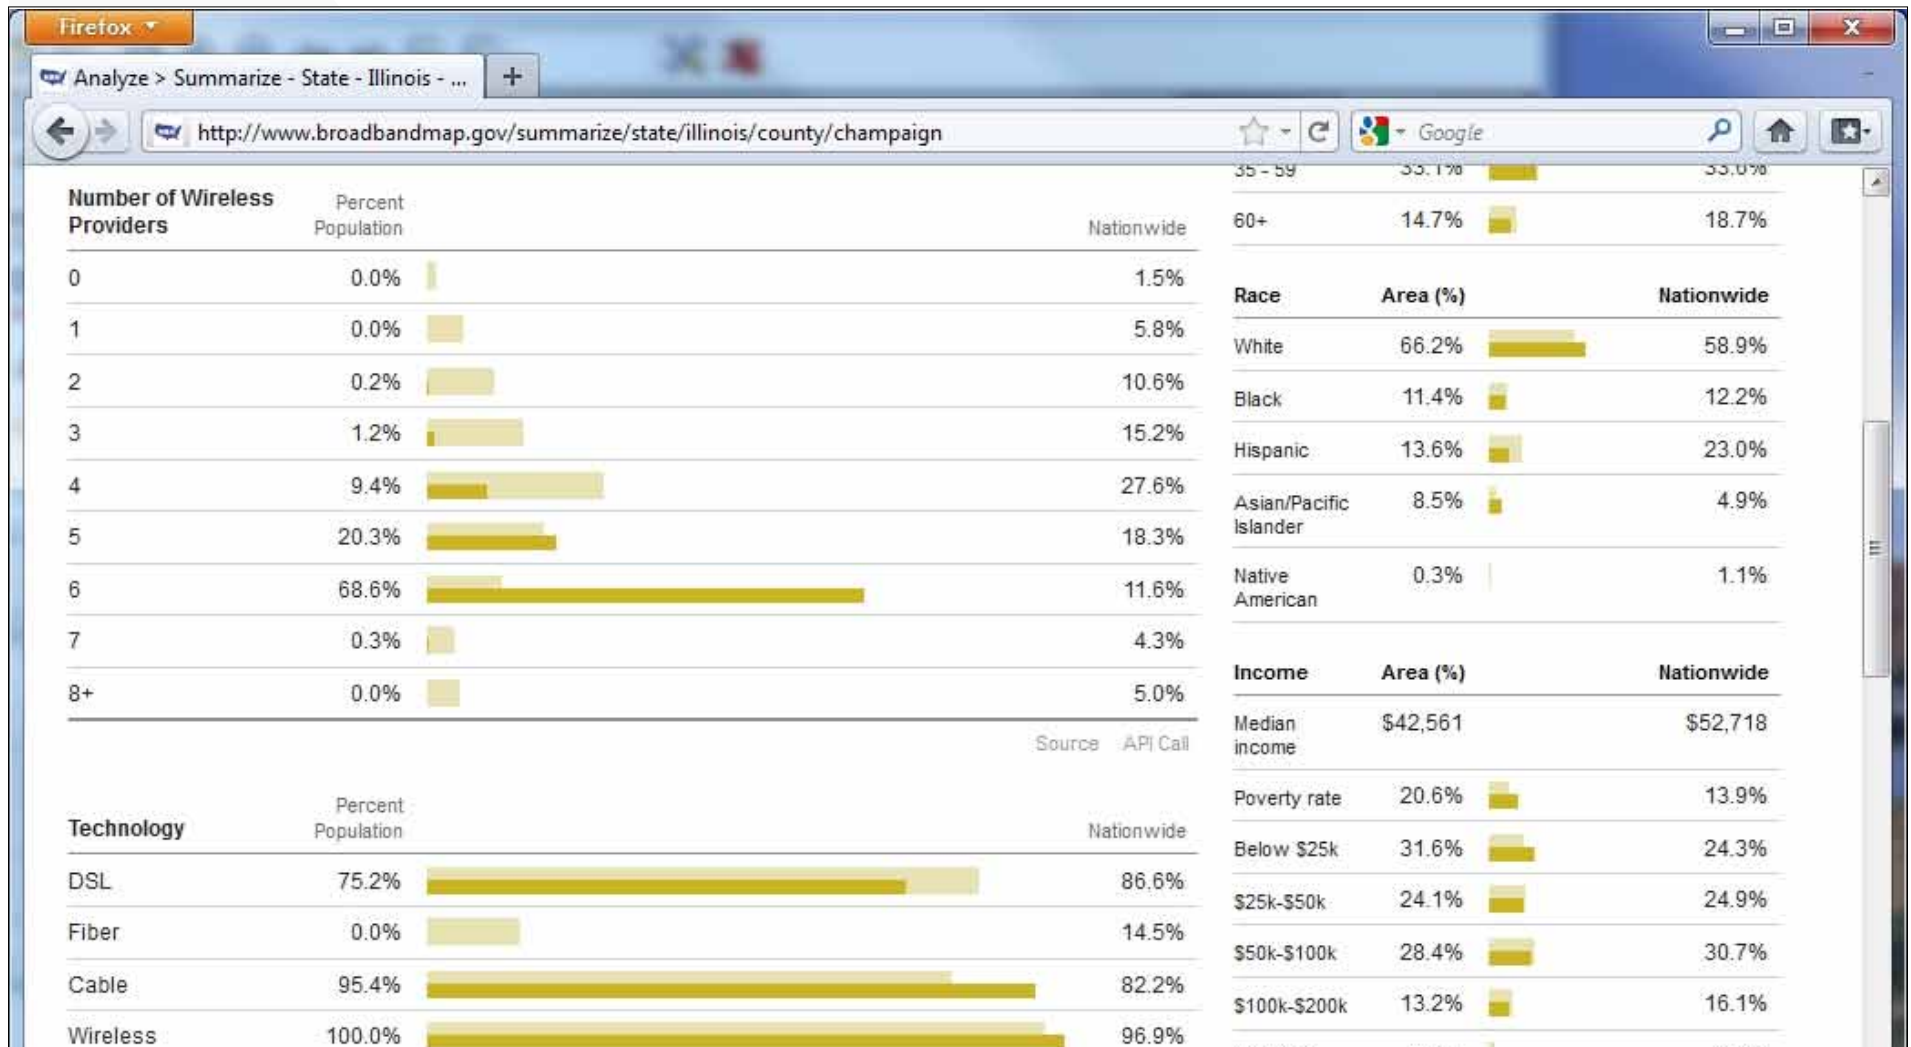

Engage »

National Broadband Map

This is an overview of broadband providers coverage by technology type (cable modem).

National Broadband Map

This map view shows a specific carrier coverage area.

National Broadband Map

This shows the demographics of a specific county.

National Broadband Map

This shows county rankings.

The screenshot shows a Firefox browser window with the address bar displaying <http://www.broadbandmap.gov/rank/champaign,il/county/illinois/percent-household-uni>. The page content is a table of county rankings in Illinois.