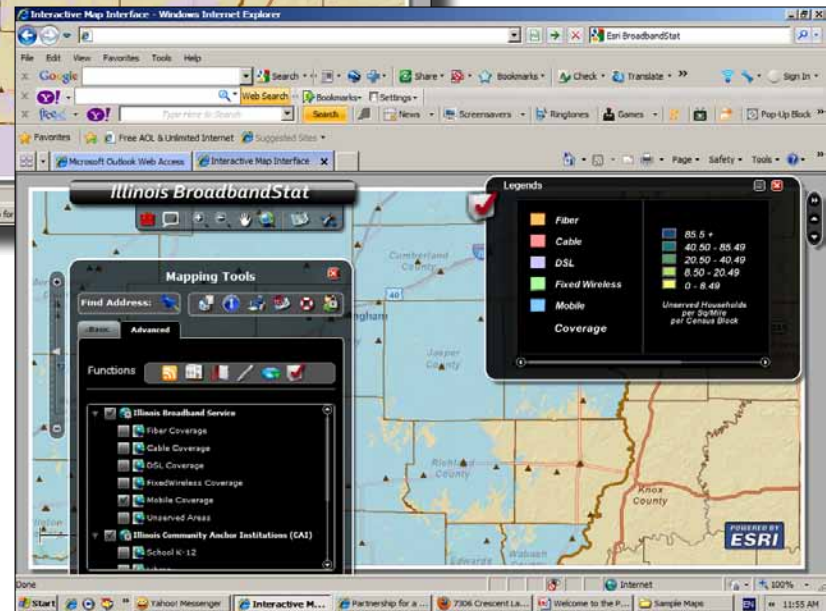

BroadbandStat – Coverage