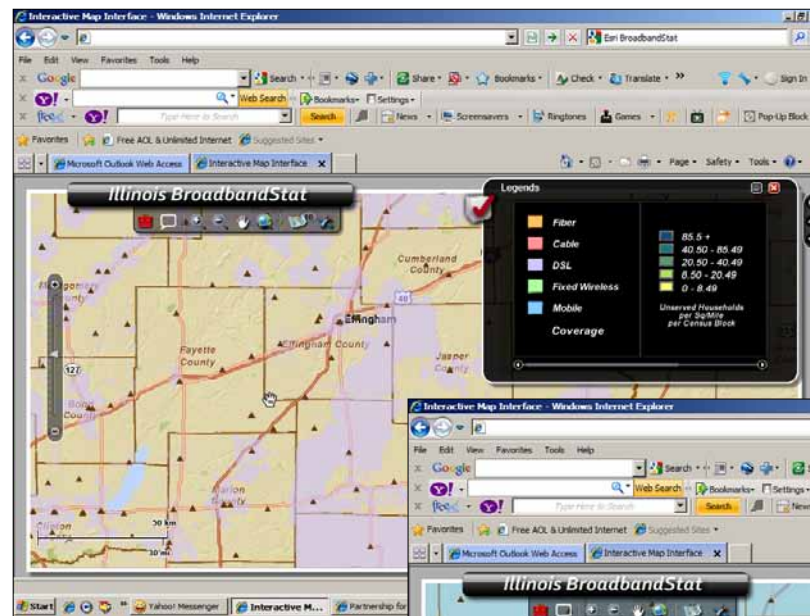

BroadbandStat – Coverage