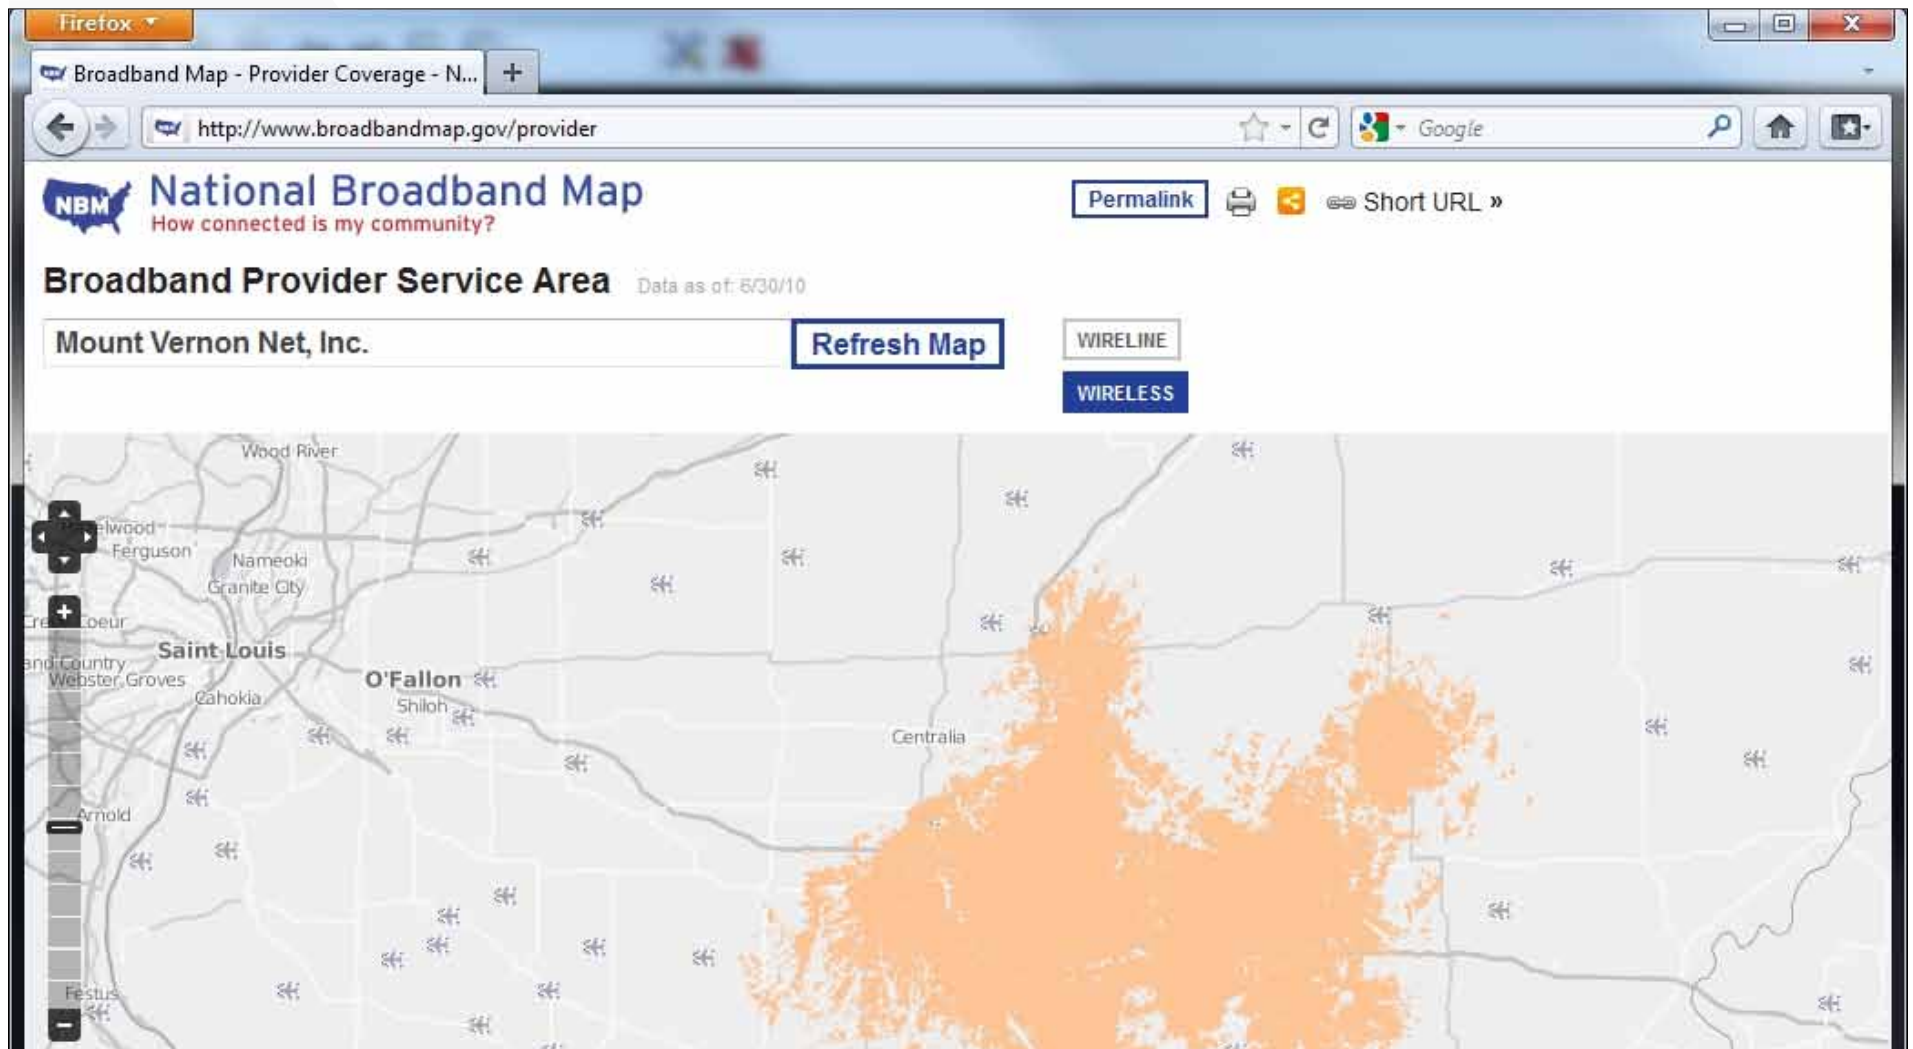

Engage »

National Broadband Map

This is an overview of broadband providers coverage by technology type (cable modem).

National Broadband Map

This map view shows a specific carrier coverage area.

National Broadband Map