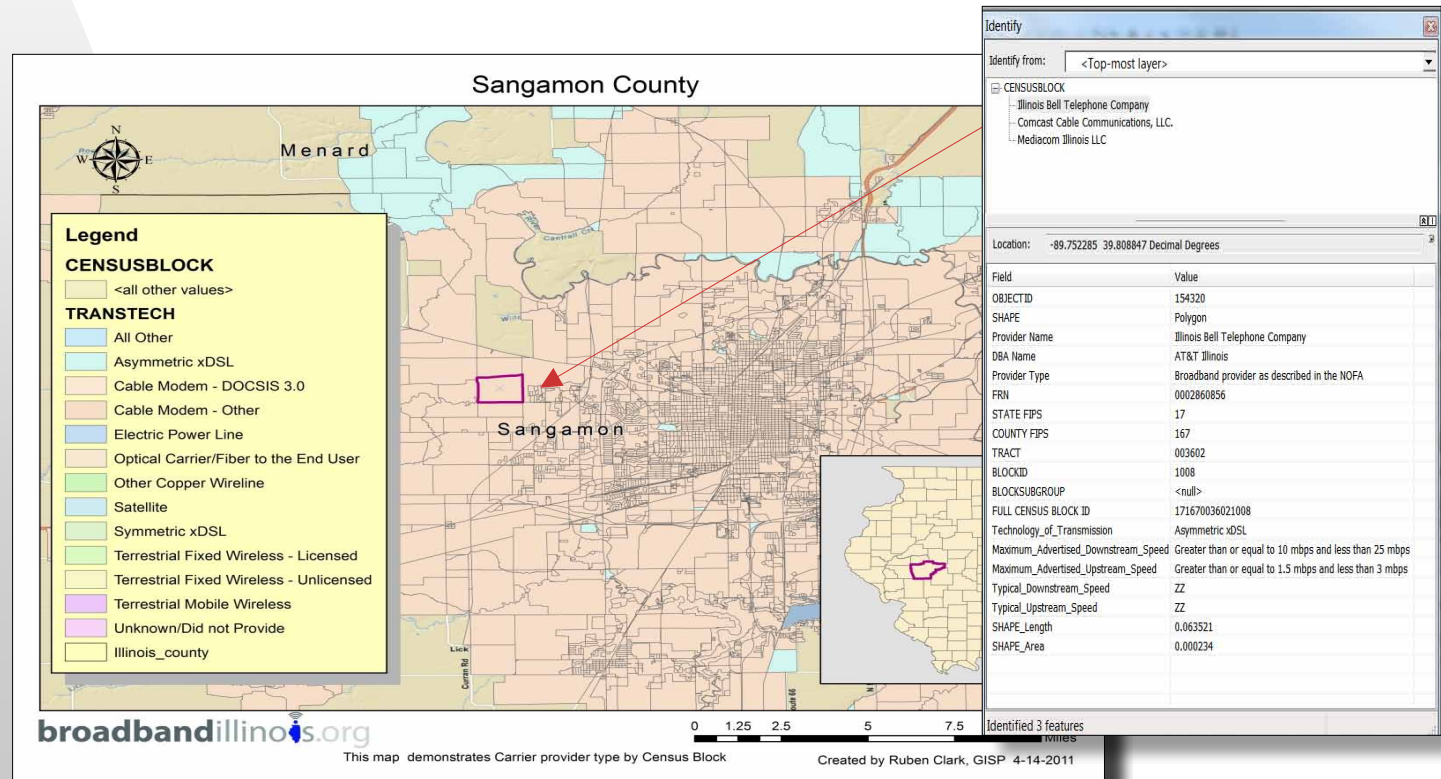

Carrier Provider Data Collection

Ruben Clark

Carrier Provider Data Collection

- Carrier Providers by Census Block
- Carrier Providers by Wireless Coverage
- Carrier Technology and Speeds
- Carrier Wireless Technology and Speeds
- Community Anchor Institutions (featured also in Webinar 3, on June 1, 2011)

Carrier Provider by Census Block

The Census Block selected shows the number of carrier providers that service that particular Census Block. Provider data is collected at a detailed level, including DBA name, Technology Transmission, Speeds and Census Block identification numbers.

This map demonstrates IVNET Wireless footprint over county boundaries.

IVNet Wireless
IVNet, LLP

Location: -89.212268 41.392081 Decimal Degrees

Field	Value
FID	0
Shape	Polygon
ID	94
OBJECTID	0
PROVNAME	IVNet, LLP
DBANAME	IVNet, LLP
FRN	9999
TRANSTECH	70
SPECTRUM	6
MAXADDOWN	10
MAXADUP	10
TYPICDOWN	
TYPICUP	
STATEABBR	IL
SHAPE_Leng	0
SHAPE_Area	0