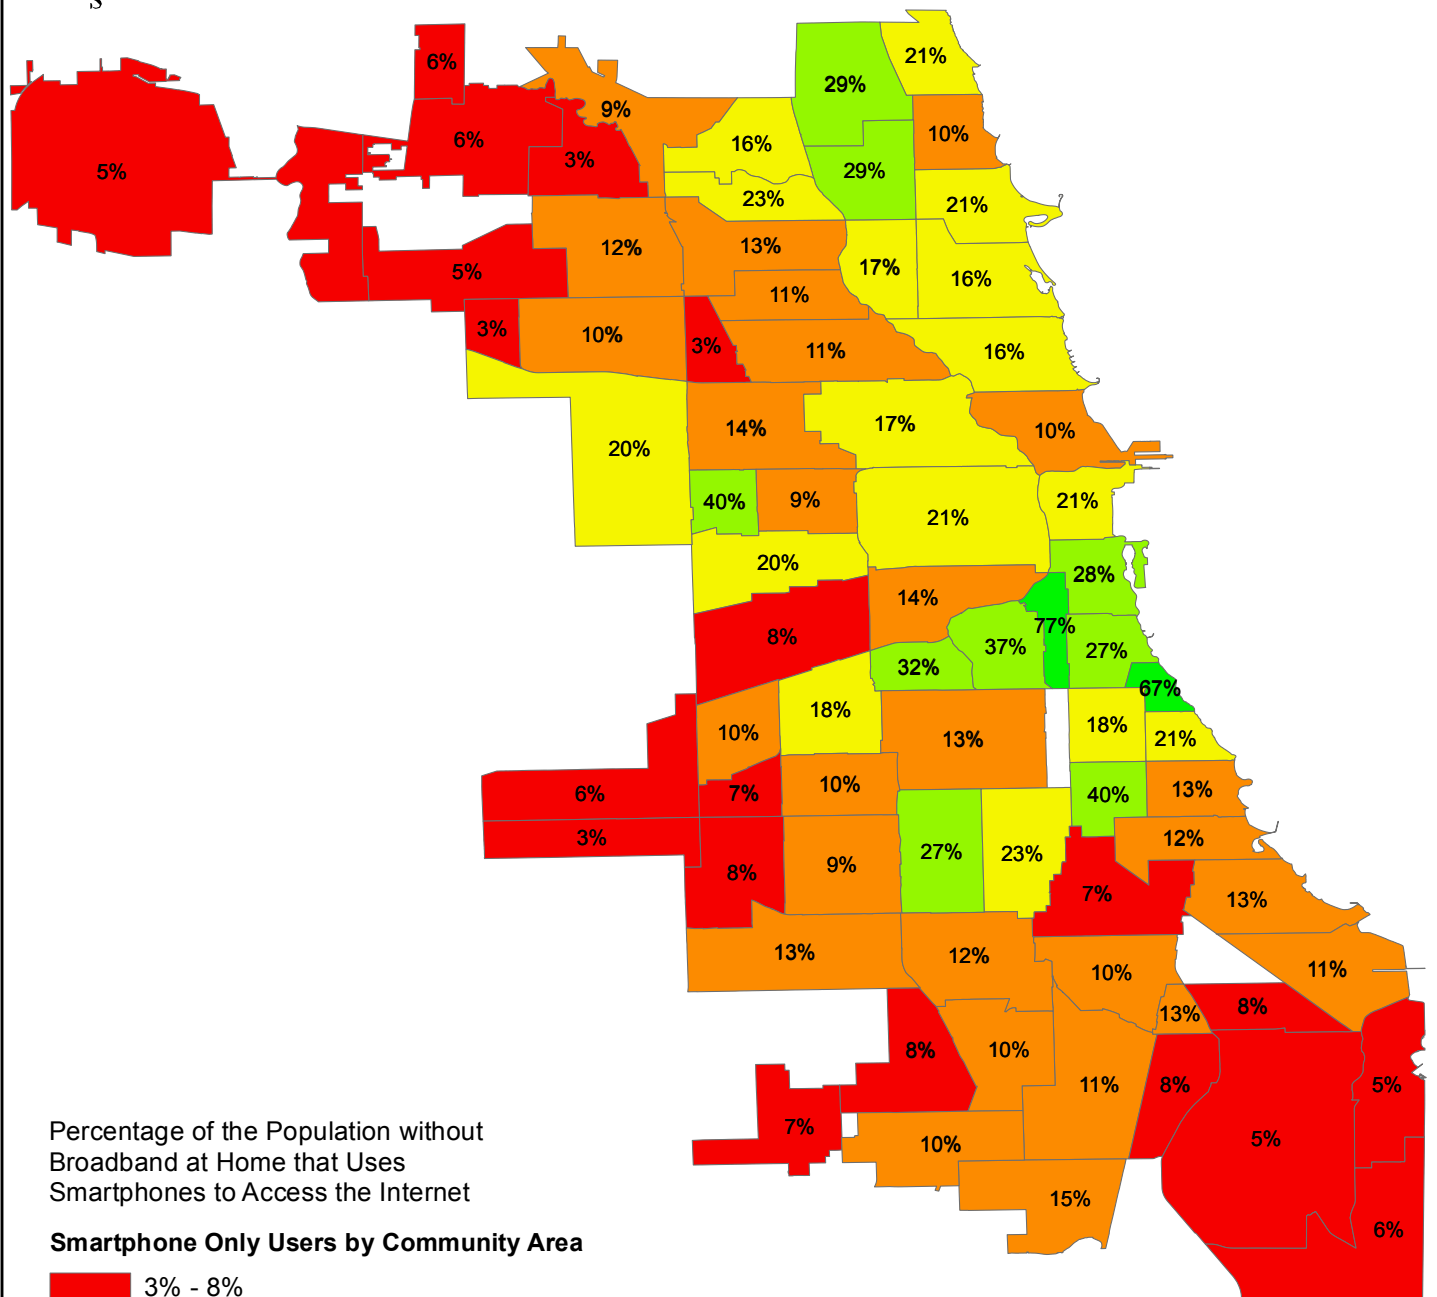

# Smartphone Use with No Home Broadband by Community Area

2011 Chicago Survey

Partnership for a Connected Illinois - May 15, 2012