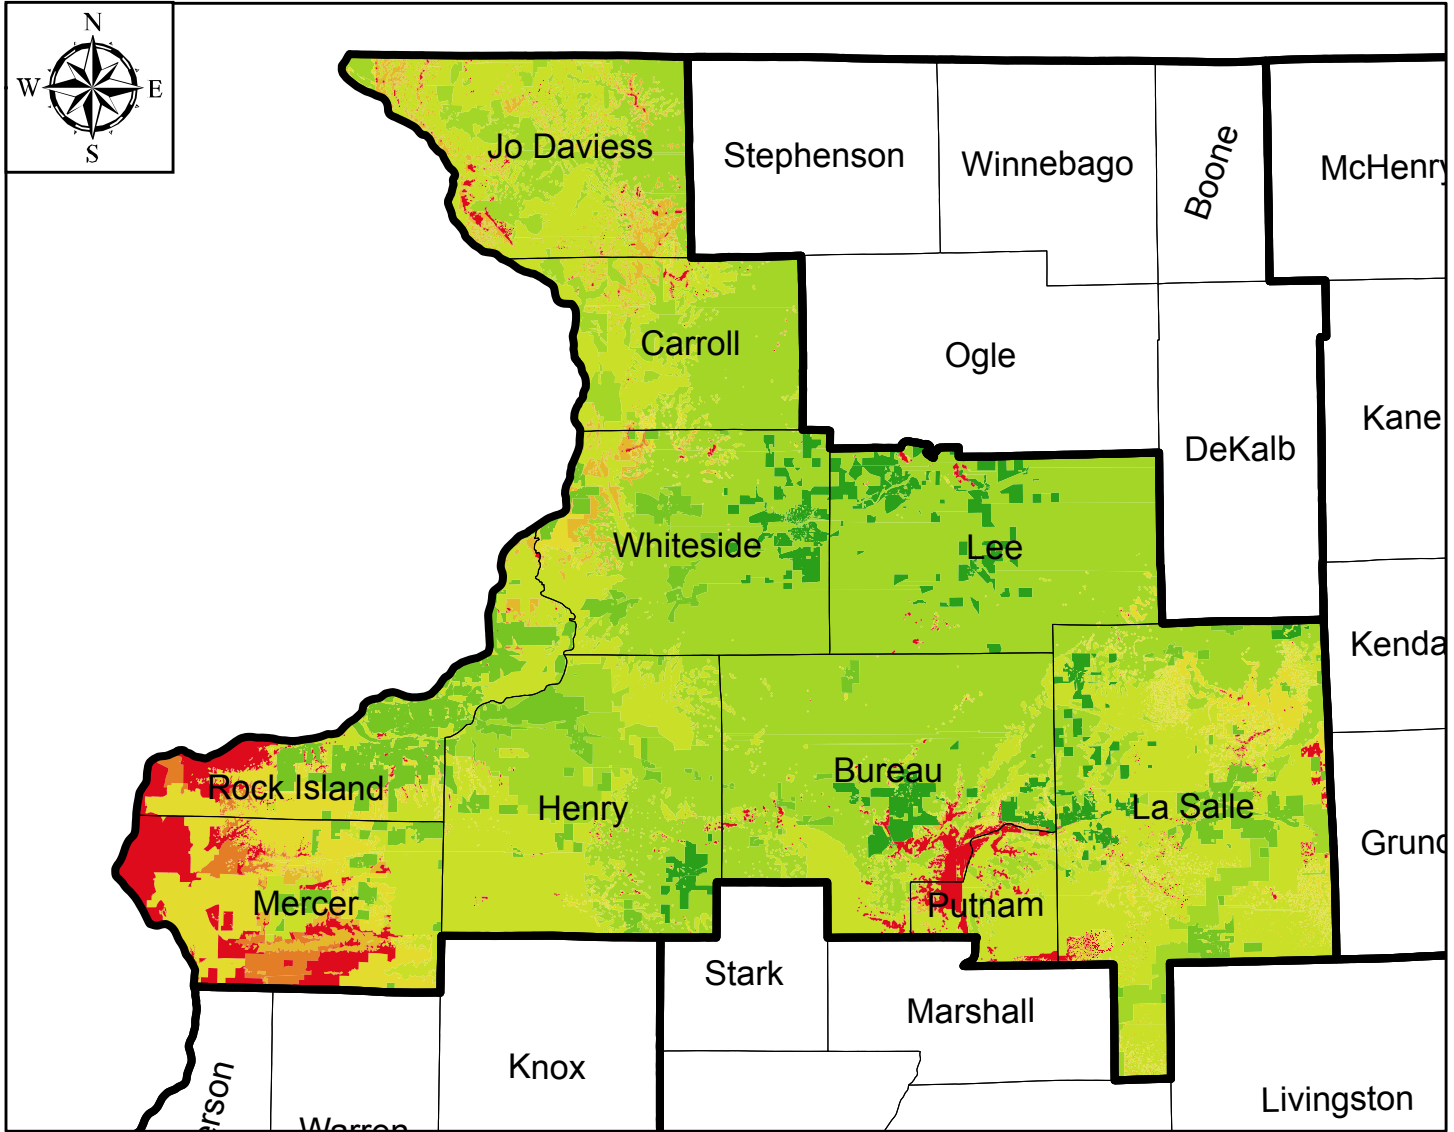

# broadbandillinois.org

## Round Six Northwest eTeam Region

### Download Speed Tiers

(Excluding Satellite and Cellular)

- |  |   |  |  |
|--|---|--|--|
|  | Greater than or Equal to 1 Gbps                         |  | Greater than or Equal to 6 Mbps and Less than 10 Mbps    |
|  | Greater than or Equal to 100 Mbps and Less than 1 Gbps  |  | Greater than or Equal to 3 Mbps and Less than 6 Mbps     |
|  | Greater than or Equal to 50 Mbps and Less than 100 Mbps |  | Greater than or Equal to 1.5 Mbps and Less than 3 Mbps   |
|  | Greater than or Equal to 25 Mbps and Less than 50 Mbps  |  | Greater than or Equal to 768 Kbps and Less than 1.5 Mbps |
|  | Greater than or Equal to 10 Mbps and Less than 25 Mbps  |  | No Service   |

This map illustrates the maximum available advertised download speed tiers using data from all the Broadband Providers in Illinois, excluding cellular and satellite technologies. This map was generated from the Illinois State Broadband Initiative (SBI) data submission to the National Telecommunications and Information Administration (NTIA) on October 1, 2012 which uses data current as of June 30, 2012.