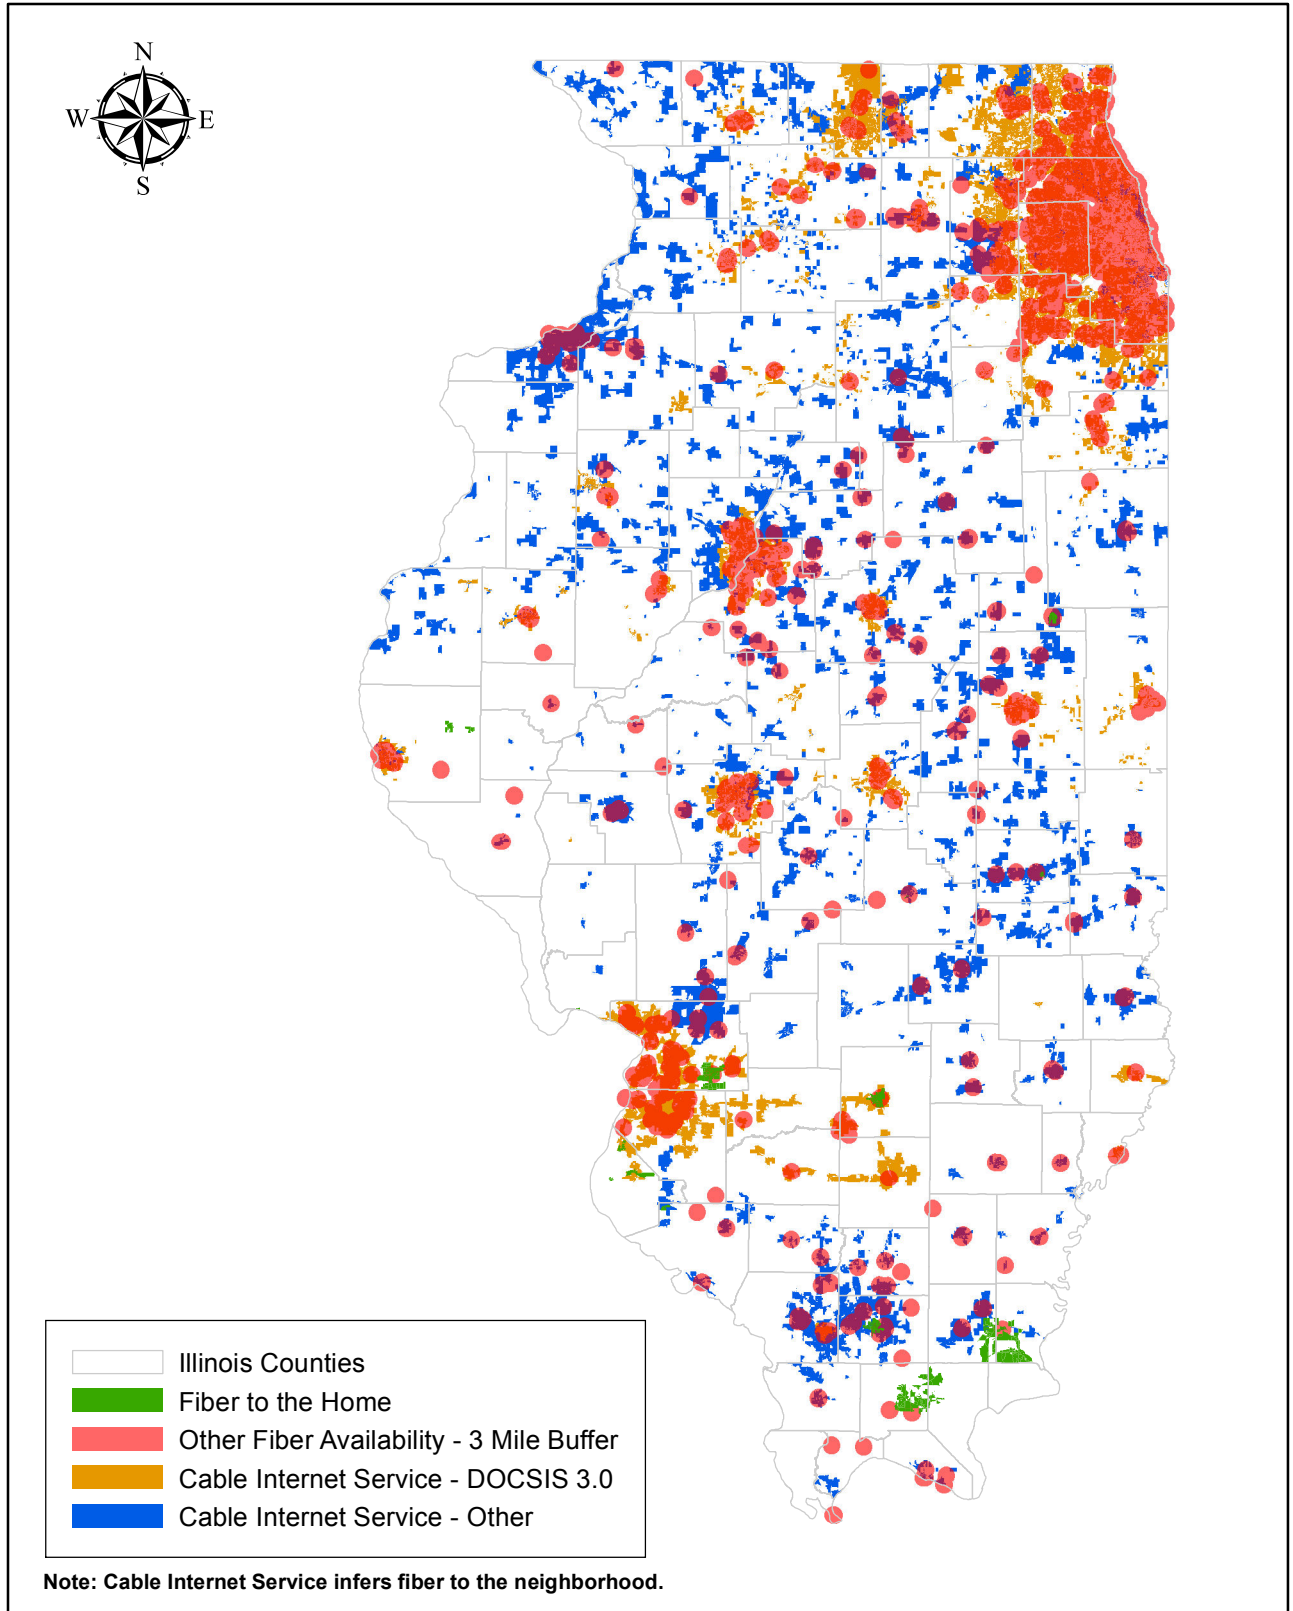

# ILLINOIS COMMERCIAL FIBER AVAILABILITY

Partnership for a Connected Illinois - February 21, 2012

0 75 150 Miles