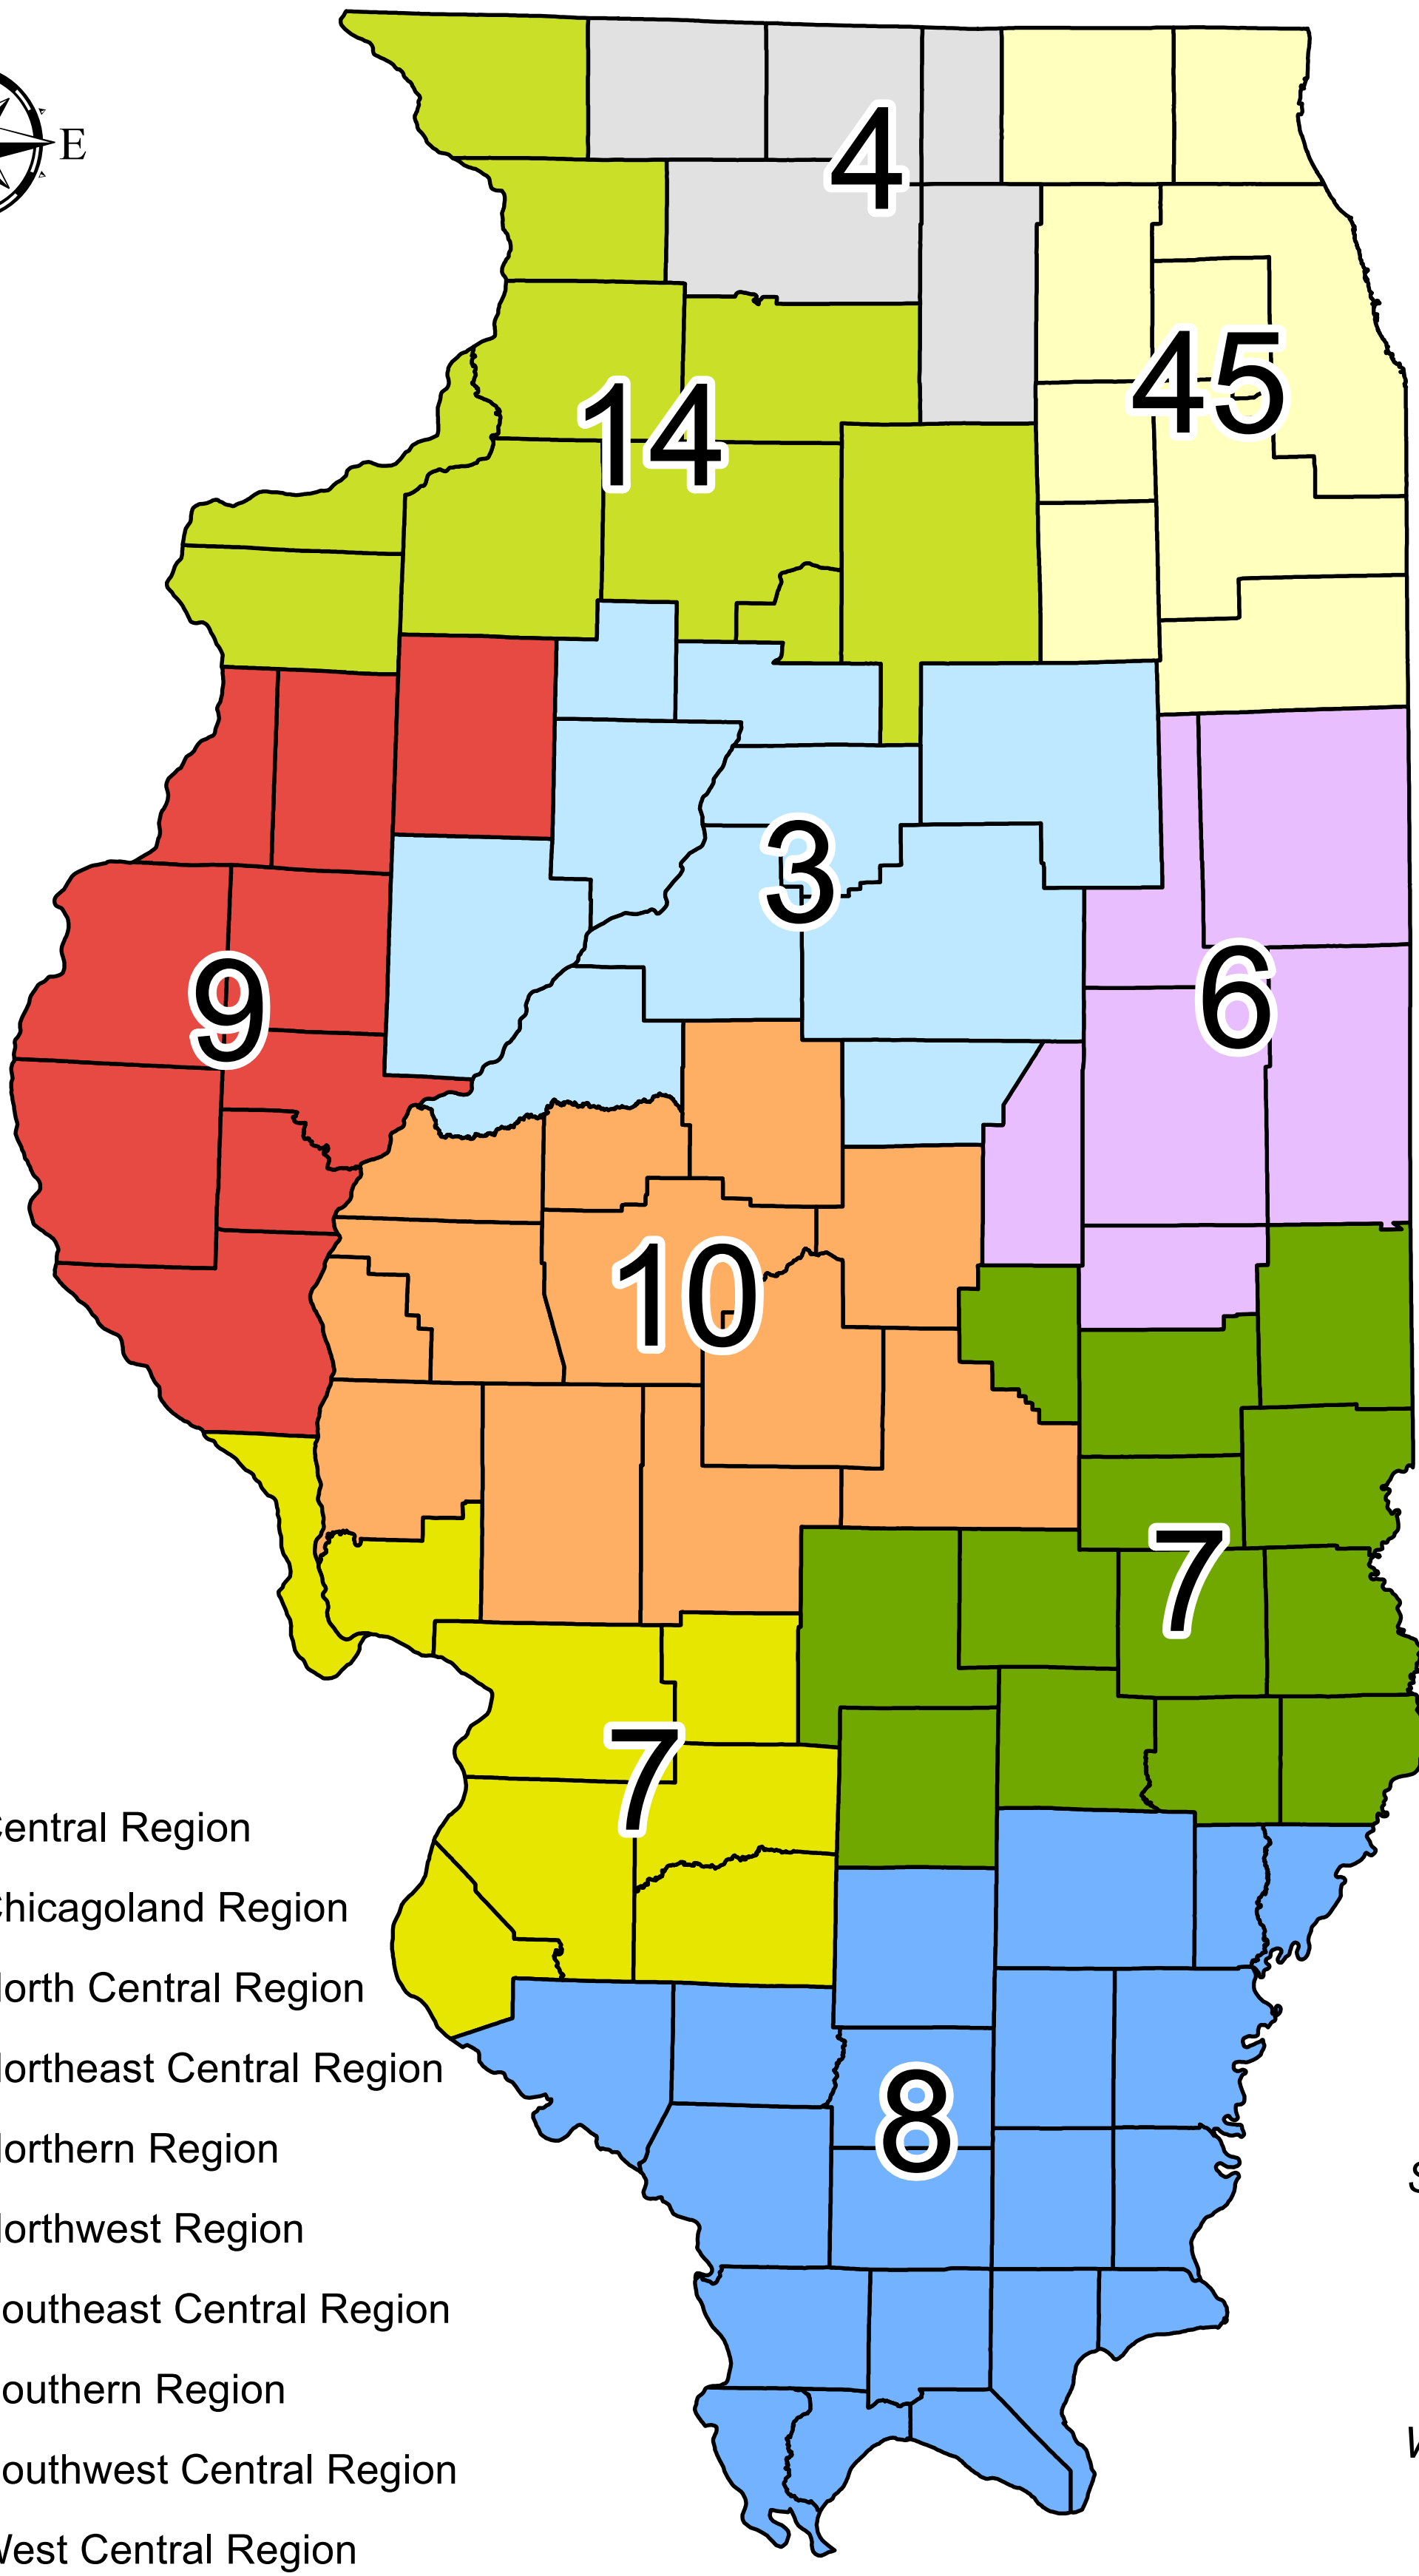

broadbandillinois.org eTeams

Illinois Broadband Innovation Fund eTeam Application Count

-  Central Region
-  Chicagoland Region
-  North Central Region
-  Northeast Central Region
-  Northern Region
-  Northwest Region
-  Southeast Central Region
-  Southern Region
-  Southwest Central Region
-  West Central Region

ernest@broadbandillinois.org

Steve Mitchell

Southern

618-998-0970

stevenmitchell@mantracon.org

Barb Webster

Southeast Central, Southwest Central,

Northeast Central

217-886-4554

barb@broadbandillinois.org

Clayton Black

West Central, Northwest, North Central

217-886-4029

clayton@broadbandillinois.org

This map was created by the Partnership for a Connected Illinois - Sept. 21, 2012