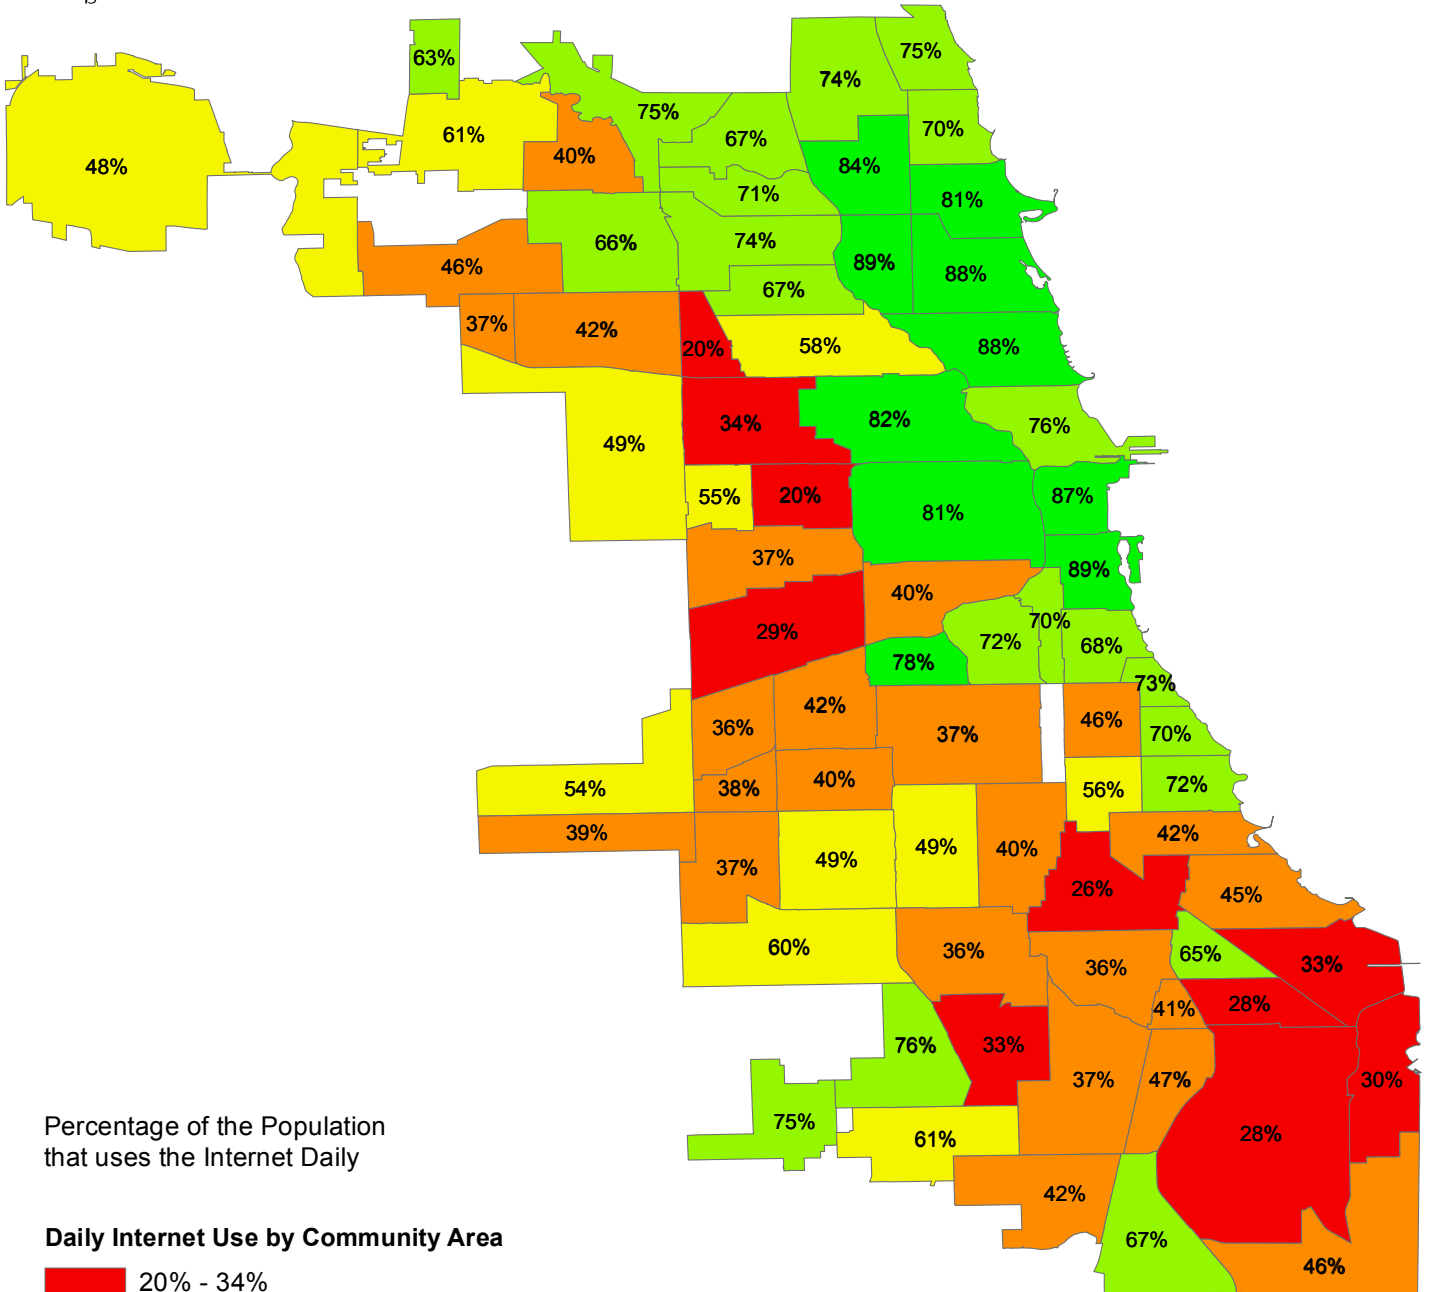

Daily Internet Use by Community Area

2011 Chicago Survey

Partnership for a Connected Illinois - May 15, 2012