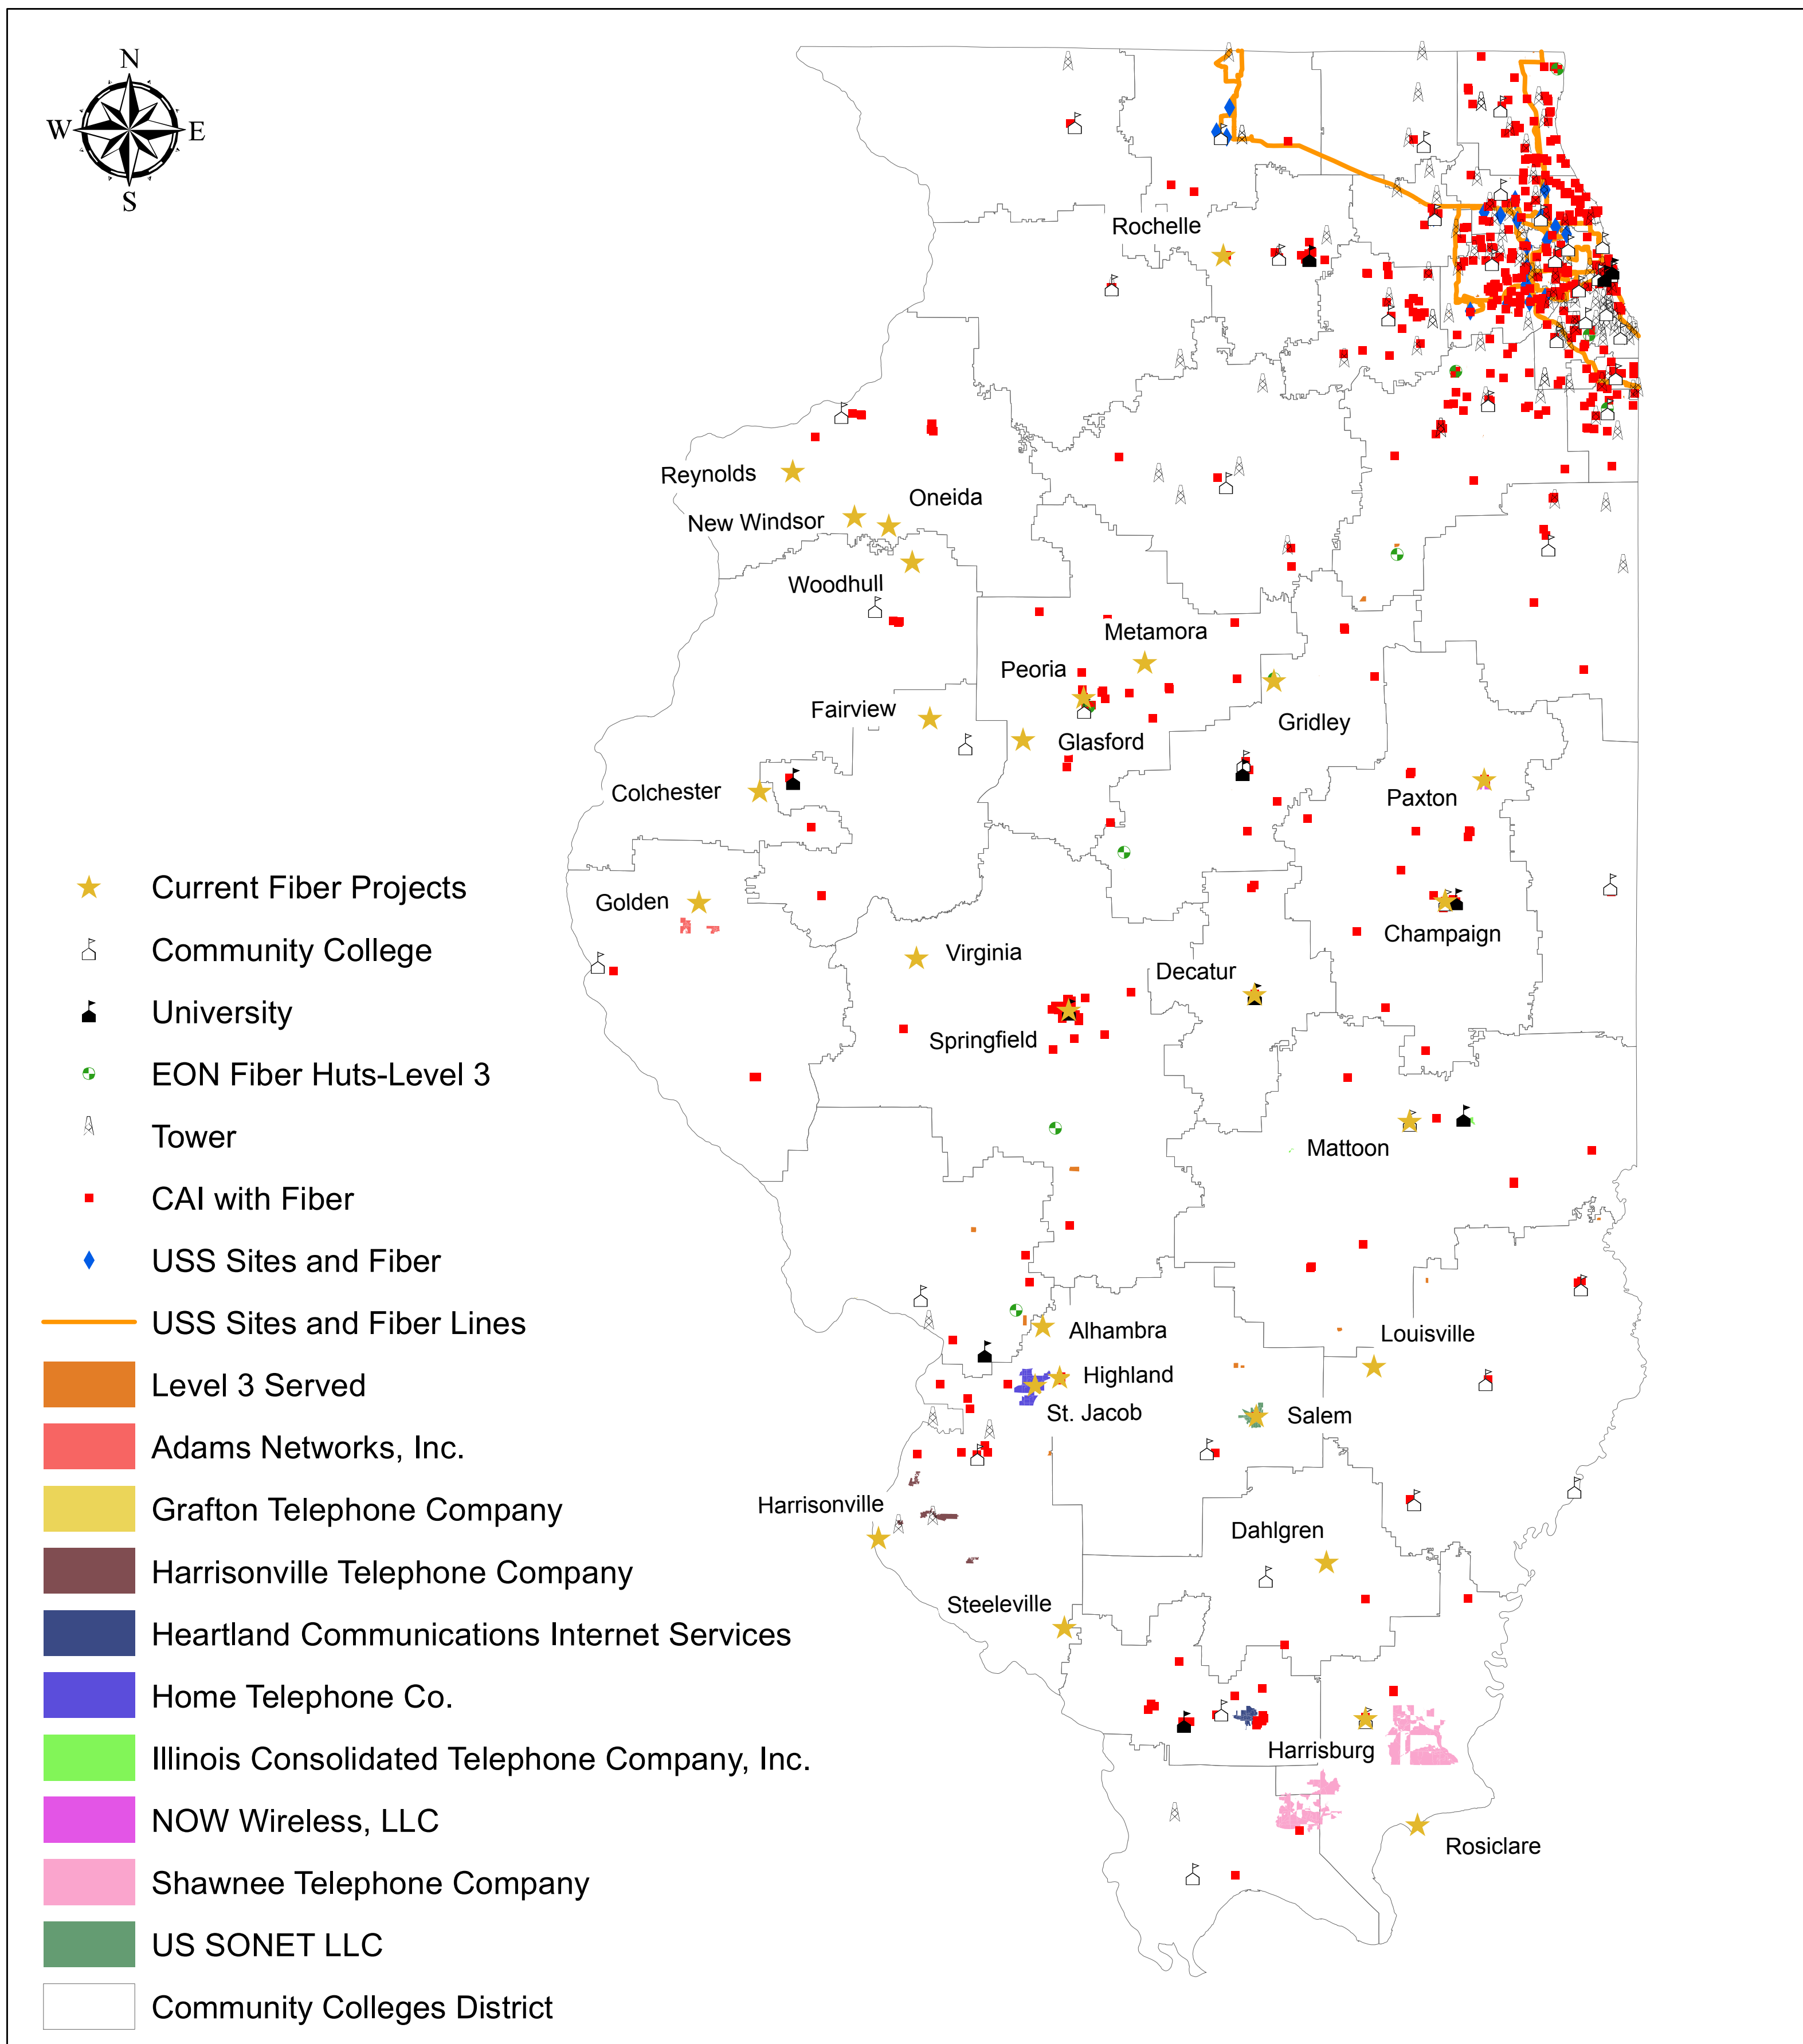

Current Fiber Projects

This map was created by the Partnership for a Connected Illinois - February 2, 2012

0 50 100 Miles