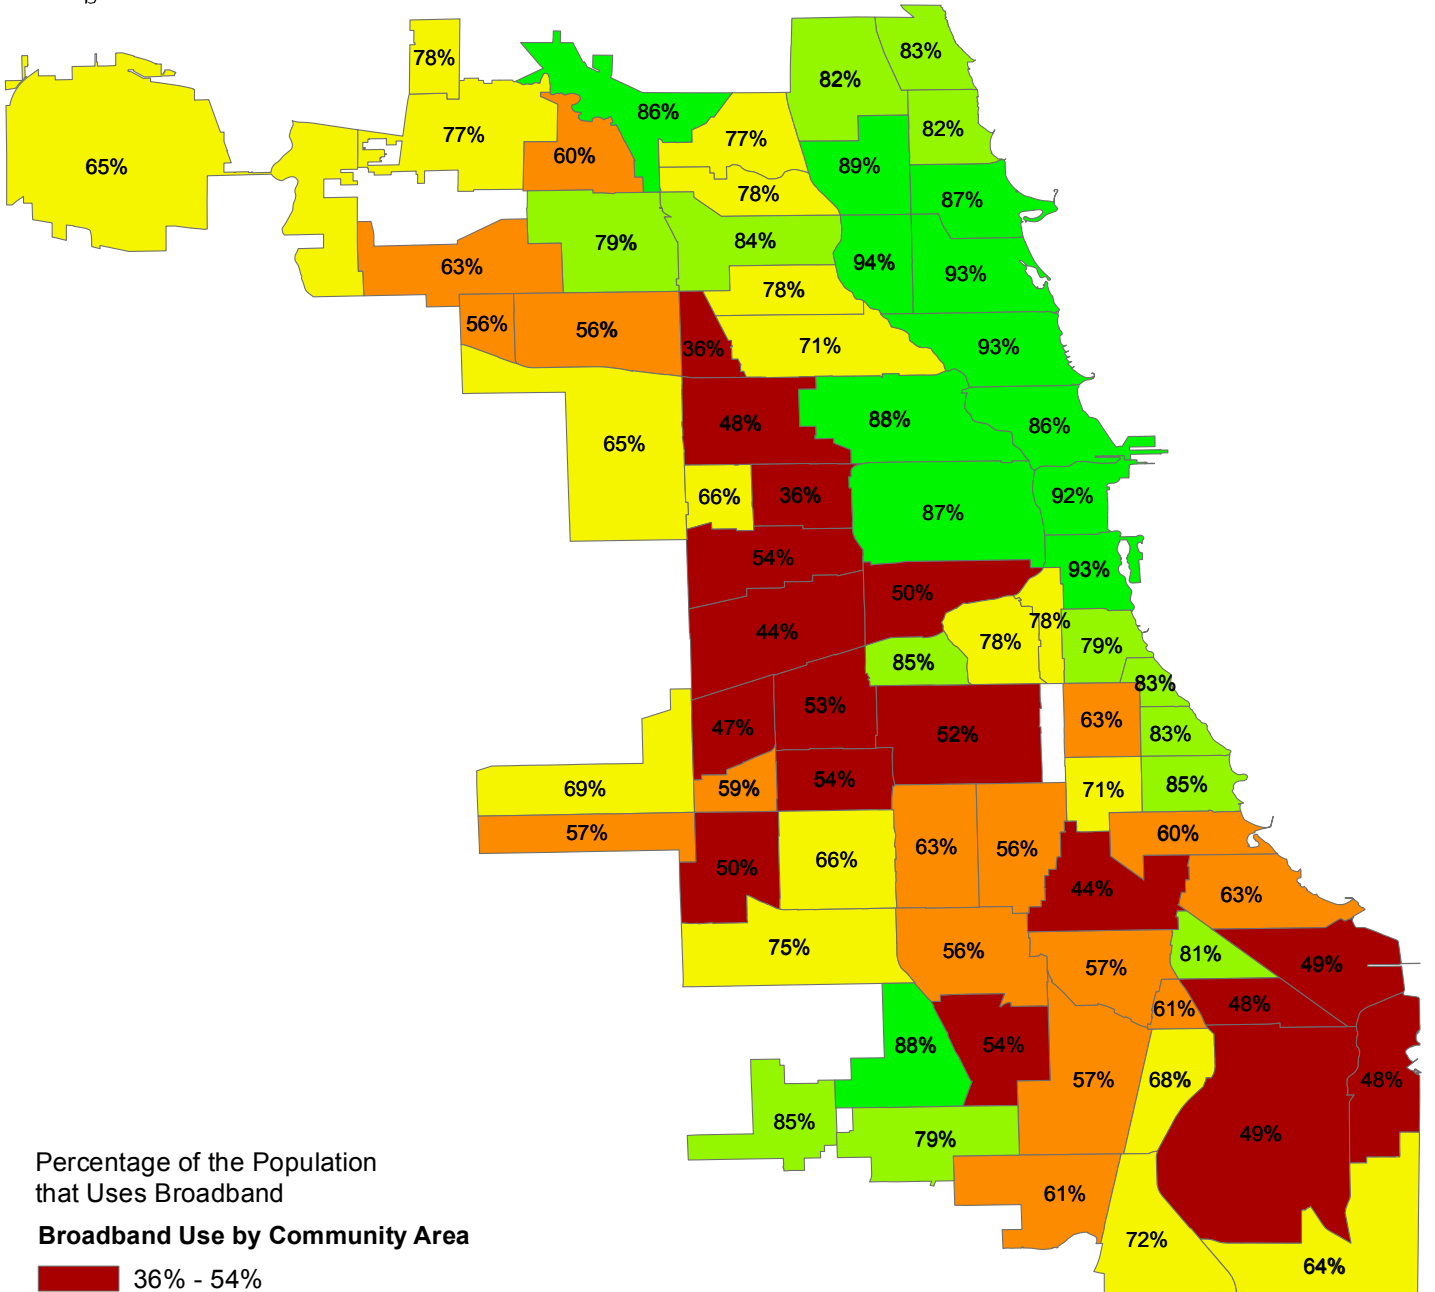

Broadband Use by Community Area

2011 Chicago Survey

Partnership for a Connected Illinois - May 15, 2012